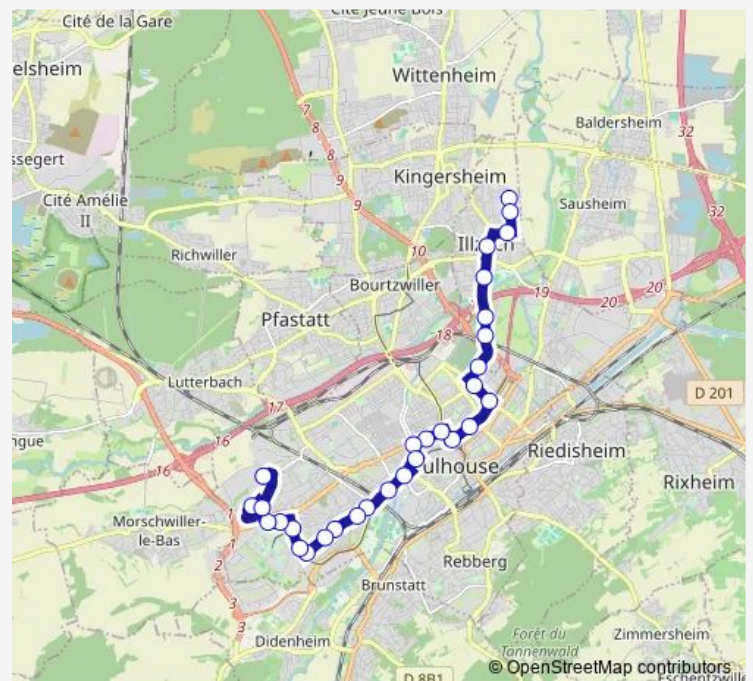

Hochstatt

### Route schedule

Osenbach — MER Rouge

Monday 05:23-19:50

Tuesday 05:23-19:50

Wednesday 05:23-19:50

Thursday 05:23-19:50

Friday 05:23-19:50

Saturday 05:23-19:26

### Route info

Direction: Osenbach

Stops: 30

Trip Duration: 0 hour 46 min

16 — Mer Rouge - Osenbach

Rabelais

LA Bruyere

BEL Air

## Route info

Direction: Porte Haute

Stops: 17

Trip Duration: 0 hour 25 min