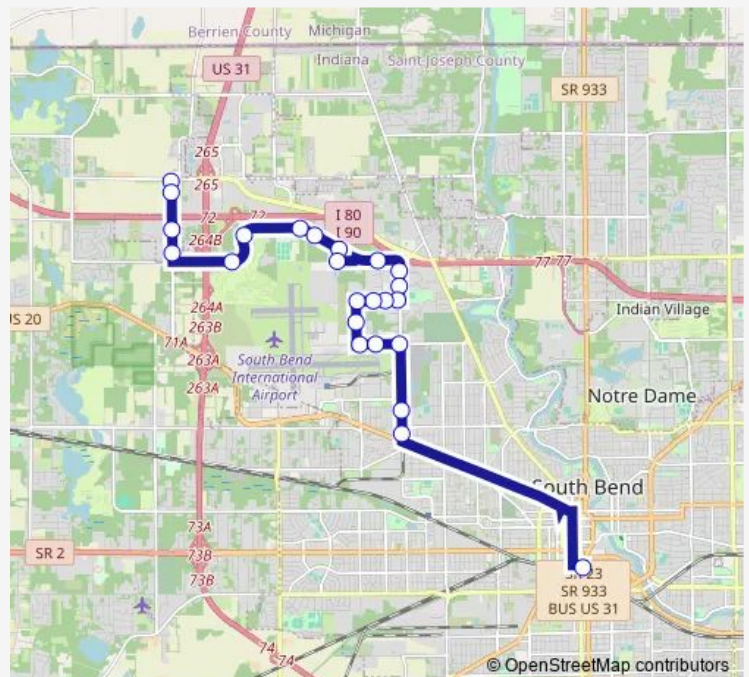

Lathrop & Foundation Dr

Lathrop at North American Signs/Mccormick

Lathrop & Bendix Dr

Route schedule

Olive & Brick — South Street Station

Monday 07:48-15:48

Tuesday 07:48-15:48

Wednesday 07:48-15:48

Thursday 07:48-15:48

Friday 07:48-15:48

Saturday —

Sunday —

Route info

Direction: Olive & Brick

Stops: 24

Trip Duration: 0 hour 30 min

■ 16 — Blackthorn Express

Bendix & Keller

Bendix Dr at Mcdonalds

South Street Station

Direction

South Street Station — Olive & Brick

24 stops

[Open route schedule](#)

Olive & Brick

Route schedule

South Street Station — Olive & Brick

Monday 07:20-15:20

Tuesday 07:20-15:20

Wednesday 07:20-15:20

Thursday 07:20-15:20

Friday 07:20-15:20