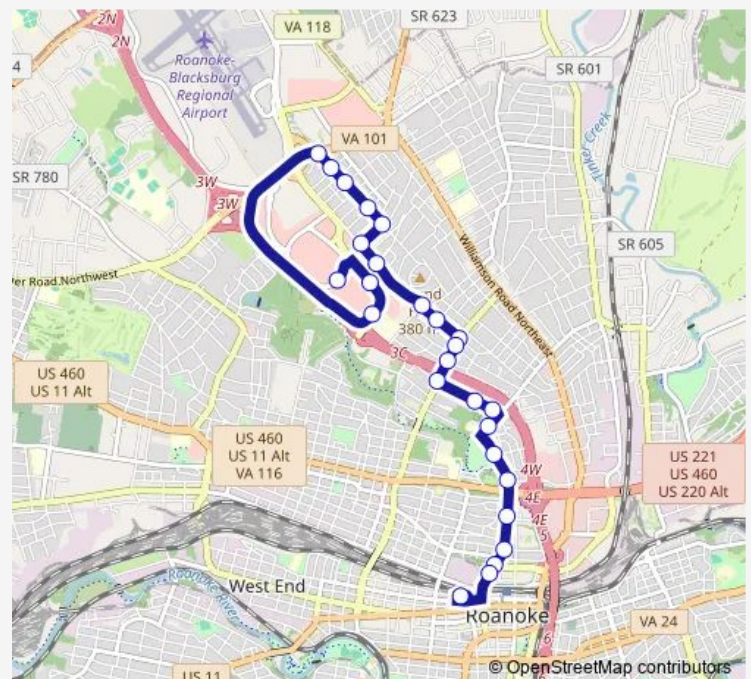

### Direction

Valley View Ring Road at Walmart — 3rd St Station Slip I

26 stops

[Open route schedule](#)

Valley View Ring Road at Walmart

Valley View Blvd SB at O'Charleys

Valley View Blvd SB at Target

Grandview SB at Hershberger

### Route schedule

Valley View Ring Road at Walmart — 3rd St Station Slip I

Monday 05:45-19:45

Tuesday 05:45-19:45

Wednesday 05:45-19:45

Thursday 05:45-19:45

Friday 05:45-19:45

Saturday 05:45-19:45

### Route info

Direction: Valley View Ring Road at Walmart

Stops: 26

Trip Duration: 0 hour 30 min

16 — 16- Valley View Mall to 3rd St Station

Gainsboro SB at Madison

Gainsboro at Patton

Gainsboro SB at Wells