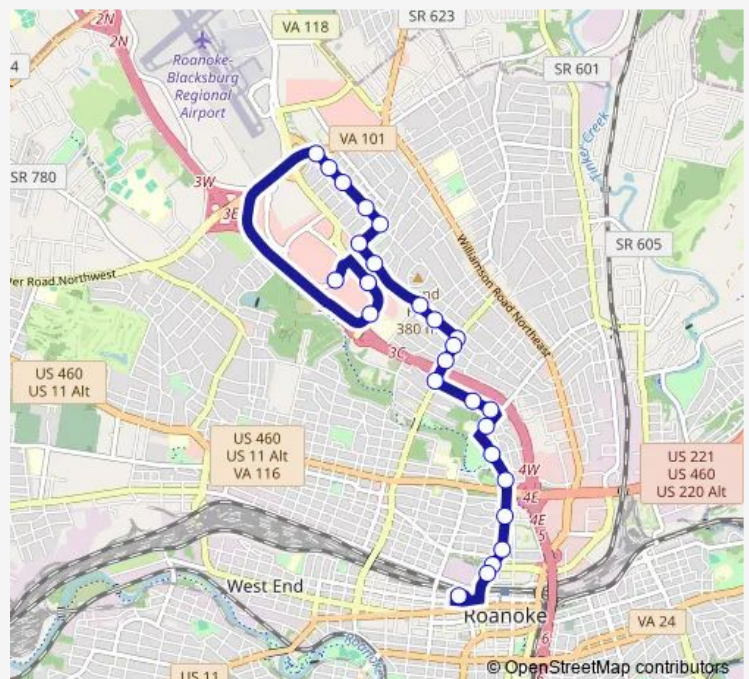

Greenland SB at Oakland

Greenland SB at Cumberland

Greenland SB at 10th

10th SB at Courtland

10th SB at Greenhurst

10th SB at Hunt

Hunt EB at 8th

Hunt EB at Liberty

Liberty SB at Dupree (Lincoln Terrace Elementary)

Burrell SB at Whitten

Burrell SB at Douglass

Route schedule

Valley View Ring Road at Walmart — 3rd St Station Slip H

Monday 05:45-19:45

Tuesday 05:45-19:45

Wednesday 05:45-19:45

Thursday 05:45-19:45

Friday 05:45-19:45

Saturday 05:45-19:45

Sunday —

Route info

Direction: Valley View Ring Road at Walmart

Stops: 26

Trip Duration: 0 hour 30 min

16 — 16- Valley View Mall to 3rd St Station

Gainsboro SB at Madison

Gainsboro at Patton

Gainsboro SB at Wells

Gainsboro SB at Loudon

3rd St Station Slip H

16 Bus time schedules and route maps are available in an offline PDF at busmaps.com. Use the busmaps.com website to see live bus times, train schedule or subway schedule, and step-by-step directions for all public transit in Roanoke