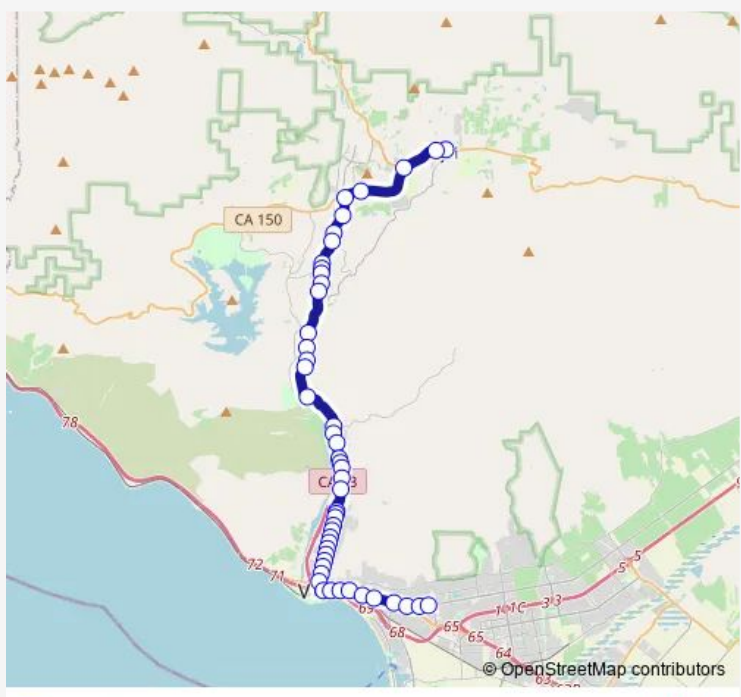

**Direction**  
 Ojai Ave & Fox — VTC at Pacific View Mall  
 49 stops  
[Open route schedule](#)

- Ojai Ave & Fox
- Ojai Ave & Signal
- HWY 150 & HWY 33
- Hwy 33 & Loma
- Hwy 33 & Baldwin
- Hwy 33 & Woodland
- Hwy 33 & Cntry Village Mhp
- Hwy 33 & Barbara
- Hwy 33 & Oak Dell
- Hwy 33 & Casitas Water Dist
- Hwy 33 & Santa Ana (Ojai)
- Hwy 33 & Oak View
- Hwy 33 & Larmier
- Hwy 33 & Sulphur
- Hwy 33 & Arroyo Mhp
- Hwy 33 & Casitas
- Hwy 33 & Sycamore
- Casitas & Hwy 33
- Ventura Ave & Canada Larga
- Ventura Ave & Brooks
- Ventura Ave & Norway

**Route schedule**  
 Ojai Ave & Fox — VTC at Pacific View Mall

Monday	05:40-20:00
Tuesday	05:40-20:00
Wednesday	05:40-20:00
Thursday	05:40-20:00
Friday	05:40-20:00
Saturday	07:15-20:00
Sunday	07:15-20:00

**Route info**  
 Direction: Ojai Ave & Fox  
 Stops: 49  
 Trip Duration: 1 hour 3 min

Ventura Ave & Los Cabos

Ventura Ave & Fraser

Ventura Ave & Mckee

Ventura Ave & Orchard

Ventura Ave & Shell

Ventura Ave & Dakota

## Route info

Direction: VTC at Pacific View Mall

Stops: 53

Trip Duration: 1 hour 3 min

Ventura Ave & Shell

Ventura Ave & Hartman

Ventura Ave & Mill

Ventura Ave & Mckee