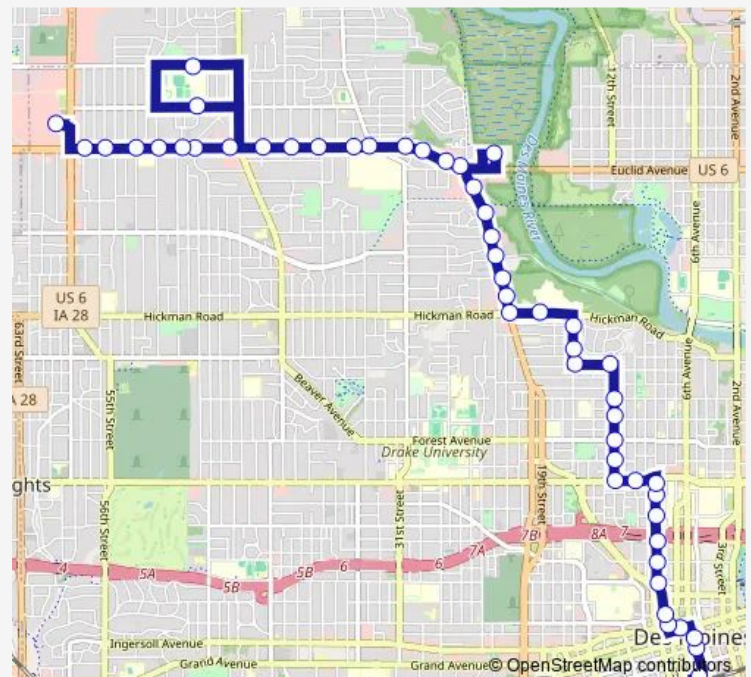

Douglas AVE / 38th ST, Dsm

Douglas AVE / 36th ST, Dsm

Douglas AVE / VA Hospital, Dsm

Douglas AVE / Lower Beaver RD (FAR-Side), Dsm

Douglas AVE / 30th ST (FAR-Side), Dsm

Douglas AVE / #2800, Dsm

Douglas AVE / 27th ST, Dsm

Euclid AVE / Polk County River Place, Dsm

MLK JR Pkwy / Post ST, Dsm

MLK JR Pkwy / Harding Hills, Dsm

MLK JR Pkwy / Urbandale AVE (FAR-Side), Dsm

Route schedule

Merle HAY Mall, Dsm — Platform J

Monday 04:46-21:45

Tuesday 04:46-21:45

Wednesday 04:46-21:45

Thursday 04:46-21:45

Friday 04:46-21:45

Saturday 07:15

Sunday —

Route info

Direction: Merle HAY Mall, Dsm

Stops: 49

Trip Duration: 0 hour 33 min

16 — Douglas Ave

MLK JR Pkwy / Adams Ave, Dsm

MLK JR Pkwy / Prospect RD, Dsm

MLK JR Pkwy / Bennett Ave, Dsm

Hickman RD / MLK JR Pkwy (FAR-Side), Dsm

Broadlawns Hospital, Dsm