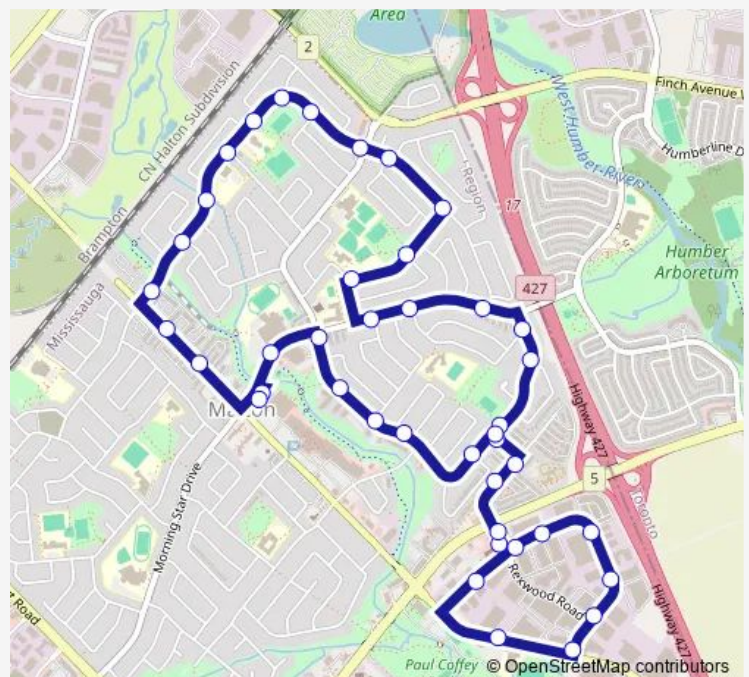

Morning Star Dr At Harwick Dr

Morning Star Dr At Brandon Gate Dr

Darcel Ave At Harwick Dr

Darcel Ave At Chigwel Crt

Darcel Ave At Netherbrae Rd

**Route schedule**

Westwood Square Bus Terminal Platform D — Westwood Square Bus Terminal Drop Off

Monday 06:12-23:33

Tuesday 06:12-23:33

Wednesday 06:12-23:33

Thursday 06:12-23:33

Friday 06:12-23:33

Saturday 11:50-22:59

Sunday 11:00-17:00

**Route info**

Direction: Westwood Square Bus Terminal Platform D

Stops: 42

Trip Duration: 0 hour 27 min

16 — Malton

Netherbrae Rd At Darcel Ave

Rexwood Rd West Of Netherbrae Rd

Rexwood Rd South Of Derry Rd

Nashua Dr East Of Rexwood Rd

## Route info

Direction: Westwood Square Bus Terminal Platform D

Stops: 45

Trip Duration: 0 hour 34 min

Darcel Ave At Harwick Dr  
Morning Star Dr At Brandon Gate Dr  
Morning Star Dr At Custer Cres  
Morning Star Dr At Harwick Dr  
Morning Star Dr At Corliss Cres  
Corliss Cres At Teeswater Rd  
Teeswater Rd At Meyer Dr  
Teeswater Rd At Brandon Gate Dr  
Brandon Gate Dr At Sigsbee Dr  
Brandon Gate Dr At Darcel Ave  
Brandon Gate Dr At Wildfern Dr  
Brandon Gate Dr At Middleshire Dr  
Brandon Gate Dr At Rhinebank St  
Brandon Gate Dr At Wildfern Dr  
Brandon Gate Dr At Keenan Cres  
Brandon Gate Dr At Lockington Cres  
Brandon Gate Dr At Monica Dr  
Brandon Gate Dr East Of Goreway Dr  
Goreway Dr South Of Brandon Gate Dr  
Goreway Dr North Of Morning Star Dr  
Westwood Square Bus Terminal Drop Off