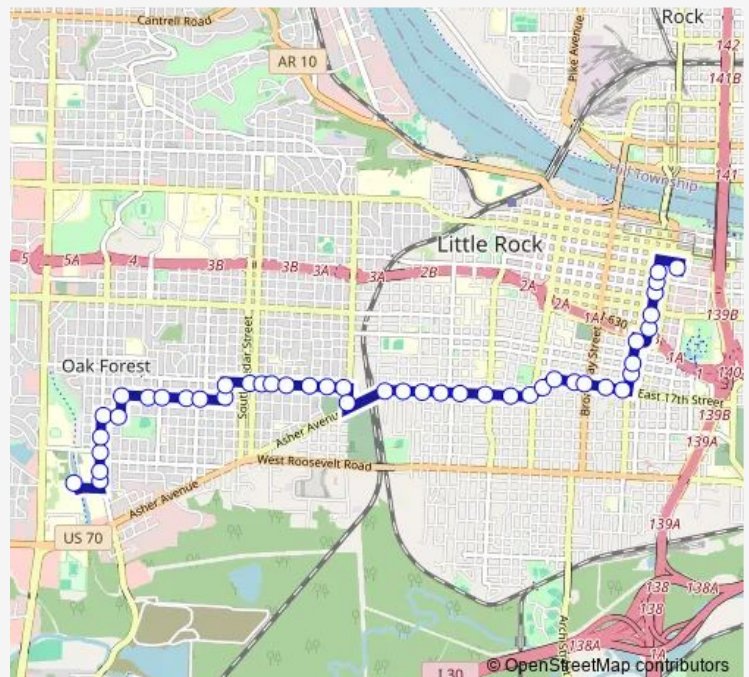

Wright Ave & Marshall St

Wright Ave & Battery St

Wright Ave & Schiller St

Route schedule

River Cities Travel Center - 1 — Ualr

Monday 06:10-20:15

Tuesday 06:10-20:15

Wednesday 06:10-20:15

Thursday 06:10-20:15

Friday 06:10-20:15

Saturday 09:15-16:00

Sunday 09:15-16:00

Route info

Direction: River Cities Travel Center - 1

Stops: 45

Trip Duration: 0 hour 25 min

16 — UA Little Rock

Wright Ave & Dennison St

Wright Ave & Thayer St

Asher Ave & Appianway St

Woodrow St & Asher Ave

Charles Bussey Ave & Woodrow St

Charles Bussey Ave & Johnson St

Charles Bussey Ave & Brown St

Direction: Ualr

Stops: 45

Trip Duration: 0 hour 28 min

Wright Ave & Summit St

Wright Ave & Wolfe St

Wright Ave & MLK Dr

Wright Ave & Cross St

Wright Ave & Chester St