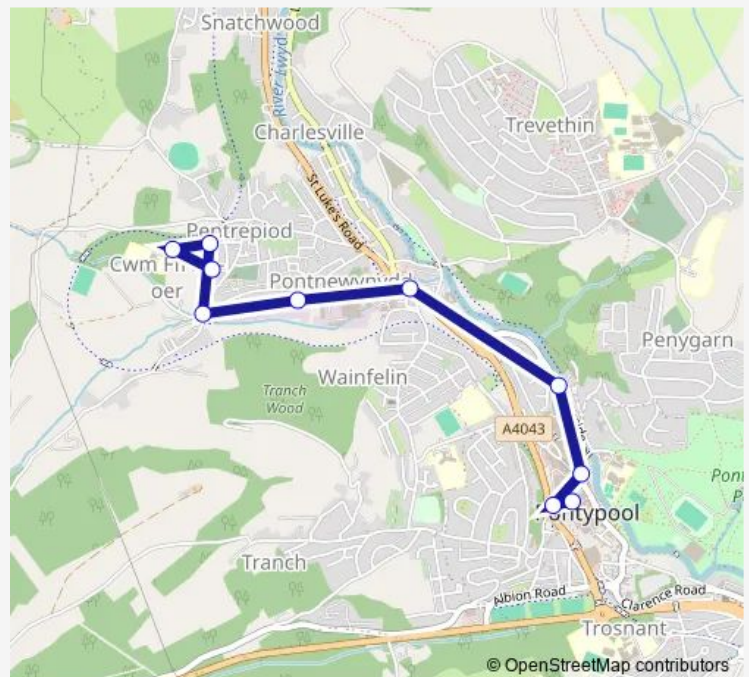

### Direction

Market Square — Waunddu

6 stops

[Open route schedule](#)

Market Square

Riverside

Merchant's Hill

Estate Road

### Route info

Direction: Market Square

Stops: 6

Trip Duration: 0 hour 6 min

16 — Pantygasseg - Pontypool

## Direction

Market Square — Cefn-Crib Road

8 stops

[Open route schedule](#)

Market Square

Park Road

Riverside

Merchant's Hill

Cefn-Crib Road

Wesley Terrace

Bridgend Hotel

Estate Road

Merchant's Hill

Riverside

Park Road

Crane Street Loop