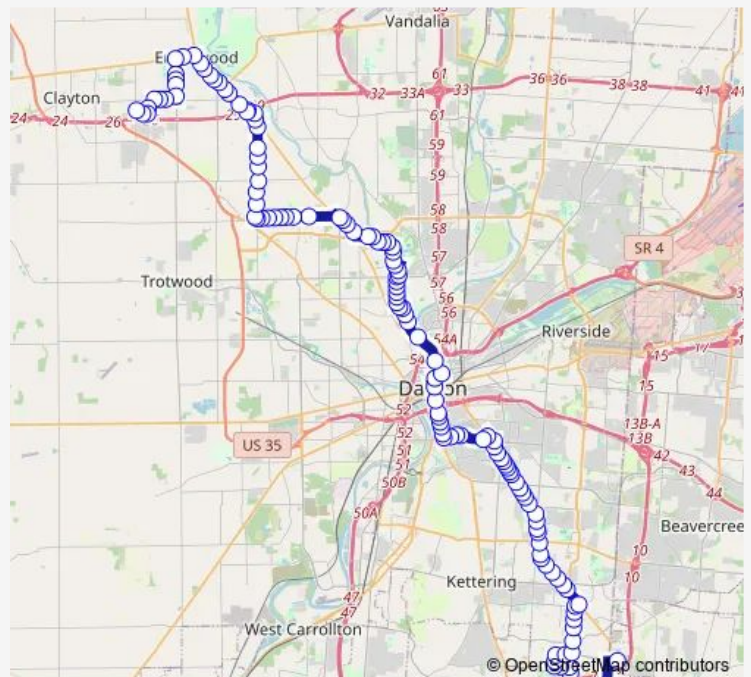

David @ Wilmington

Wilmington @ Woodman

Wilmington @ Stroop

Route schedule

Costco @ Feedwire — Smith @ Hoke

Monday 05:08-00:15⁺¹

Tuesday 05:08-00:15⁺¹

Wednesday 05:08-00:15⁺¹

Thursday 05:08-00:15⁺¹

Friday 05:08-00:15⁺¹

Saturday 05:08-00:15⁺¹

Sunday 05:08-00:15⁺¹

Route info

Direction: Costco @ Feedwire

Stops: 129

Trip Duration: 1 hour 38 min

16 — Route 16

Wilmington @ Parliment

Wilmington @ Wheatland

Wilmington @ Willamet

Wilmington @ 3316 Wilmington

Wilmington @ Brownleigh

Wilmington @ Dorothy

Wilmington @ Colfax