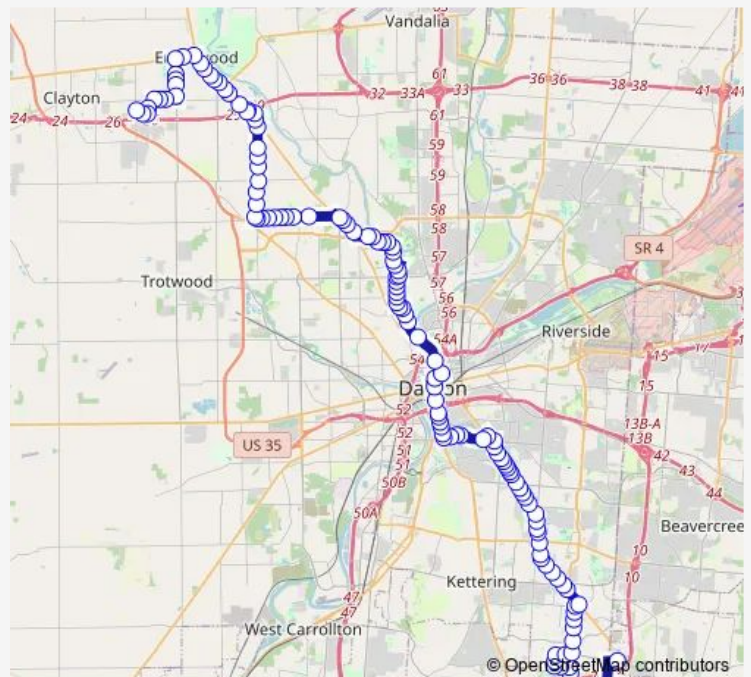

David @ Wilmington

Wilmington @ Woodman

Wilmington @ Stroop

Route schedule

Costco @ Feedwire — Smith @ Hoke

Monday 05:08-00:15⁺¹

Tuesday 05:08-00:15⁺¹

Wednesday 05:08-00:15⁺¹

Thursday 05:08-00:15⁺¹

Friday 05:08-00:15⁺¹

Saturday 05:08-00:15⁺¹

Sunday 05:08-00:15⁺¹

Route info

Direction: Costco @ Feedwire

Stops: 129

Trip Duration: 1 hour 35 min

16 — Route 16

Wilmington @ Parliment

Wilmington @ Wheatland

Wilmington @ Willamet

Wilmington @ 3316 Wilmington

Wilmington @ Brownleigh

Wilmington @ Dorothy

Wilmington @ Colfax