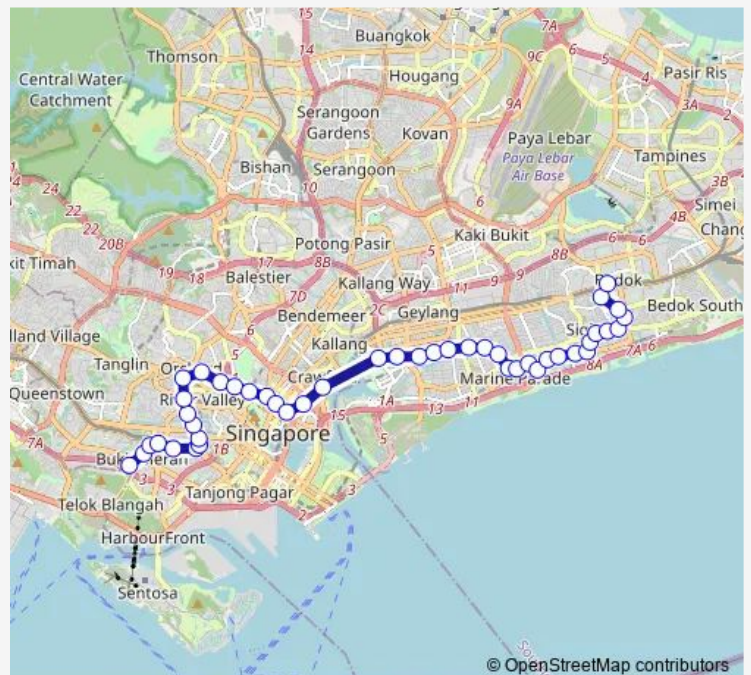

### Route schedule

Bt Merah Int — Bedok Int

Monday 05:45

Tuesday 05:45

Wednesday 05:45

Thursday 05:45

Friday 05:45

Saturday 05:45

### Route info

Direction: Bt Merah Int

Stops: 45

Trip Duration: 1 hour 26 min

Opp Natl Stadium

S.A. Deaf

Blk 39

Dakota Stn Exit A/Blk 99