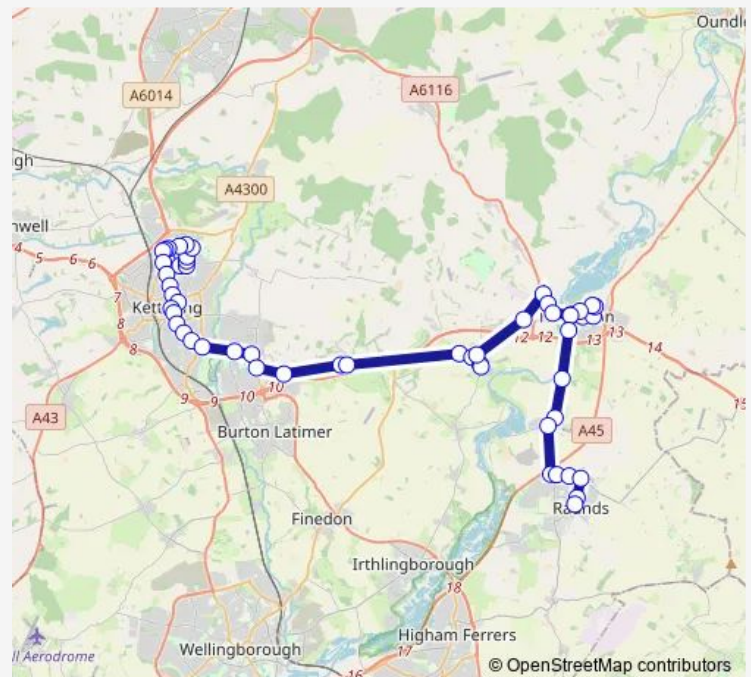

Thursday 08:13-17:55

Friday 08:13-17:55

Saturday 08:13-17:15

Sunday —

Route info

Direction: 15 Neale Avenue

Stops: 56

Trip Duration: 1 hour 10 min

16 — Kettering - Raunds

BusMaps

Roundhill Road

Woodcroft Scout Centre

Wicksteed Park

Barton Seagrave Hall

Warkton Lane

The Lodge