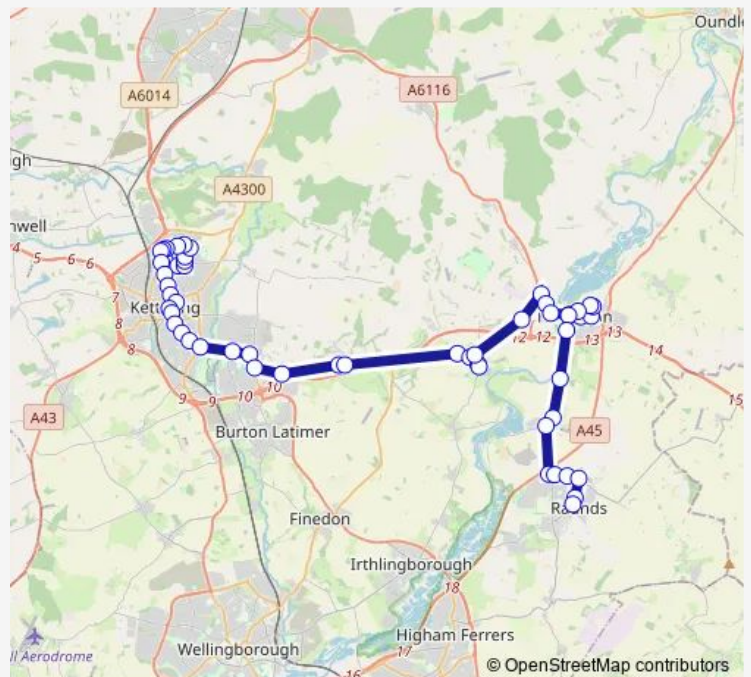

Thursday 08:13-17:55

Friday 08:13-17:55

Saturday 08:13-17:15

Sunday —

Route info

Direction: 15 Neale Avenue

Stops: 56

Trip Duration: 1 hour 10 min

16 — Kettering - Raunds

BusMaps

Roundhill Road

Woodcroft Scout Centre

Wicksteed Park

Barton Seagrave Hall

Warkton Lane

The Lodge