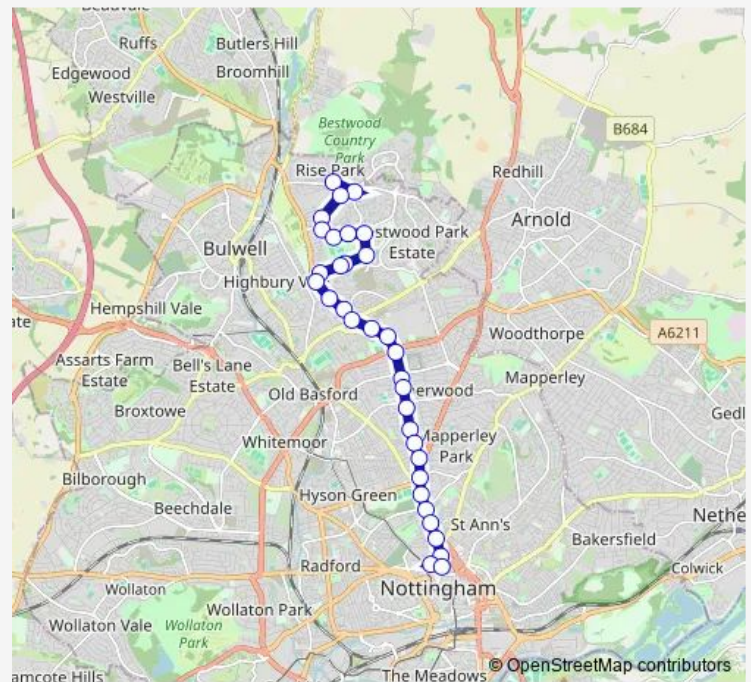

Leonard Avenue

### Route schedule

Charles II — Victoria Centre

Monday 06:08-23:13

Tuesday 06:08-23:13

Wednesday 06:08-23:13

Thursday 06:08-23:13

Friday 06:08-23:13

Saturday 06:30-23:13

### Route info

Direction: Charles II

Stops: 33

Trip Duration: 0 hour 34 min

16 — City-Rise Park

Teesdale Road

Bernard Street

Ebury Road

Victoria Centre

**Direction**

Victoria Centre — Charles II

30 stops

[Open route schedule](#)

Victoria Centre

Woodborough Road

Huntingdon Street