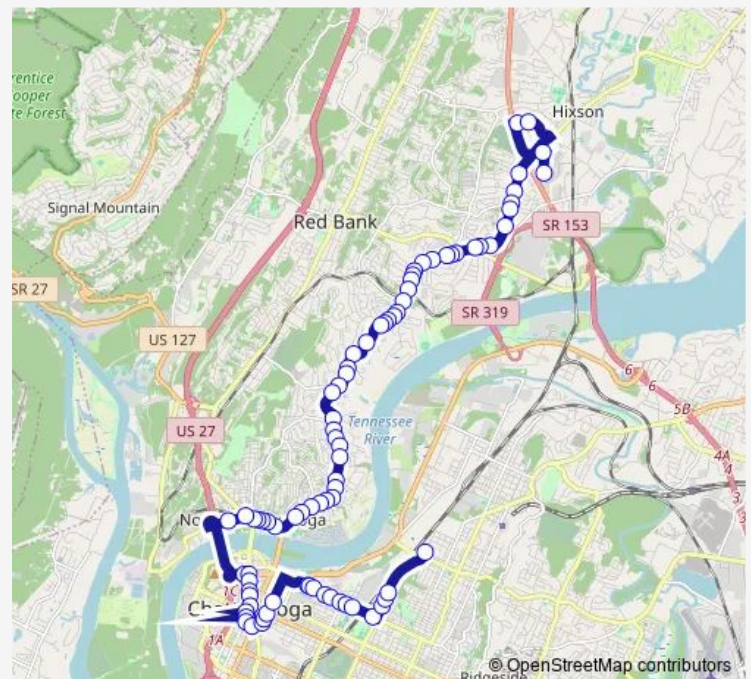

Mccallie AVE + Lindsay

Lindsay & M.L. King-1

Lindsay & 10th-1

Route schedule

Sholar & Carta 0 — Northgate & Mall Entrance

Monday 04:46-16:06

Tuesday 04:46-16:06

Wednesday 04:46-16:06

Thursday 04:46-16:06

Friday 04:46-16:06

Saturday 04:46-15:26

Sunday 08:46-15:56

Route info

Direction: Sholar & Carta 0

Stops: 84

Trip Duration: 0 hour 49 min

16 — Northgate Mall

Houston + Market

Market & Warehouse Row1

Market + 11th Patten Towers

Market + Miller Pk

Market + M.L.King

Market + 8TH - Suntrust Bank Shelter

Market & Suntrust Bank