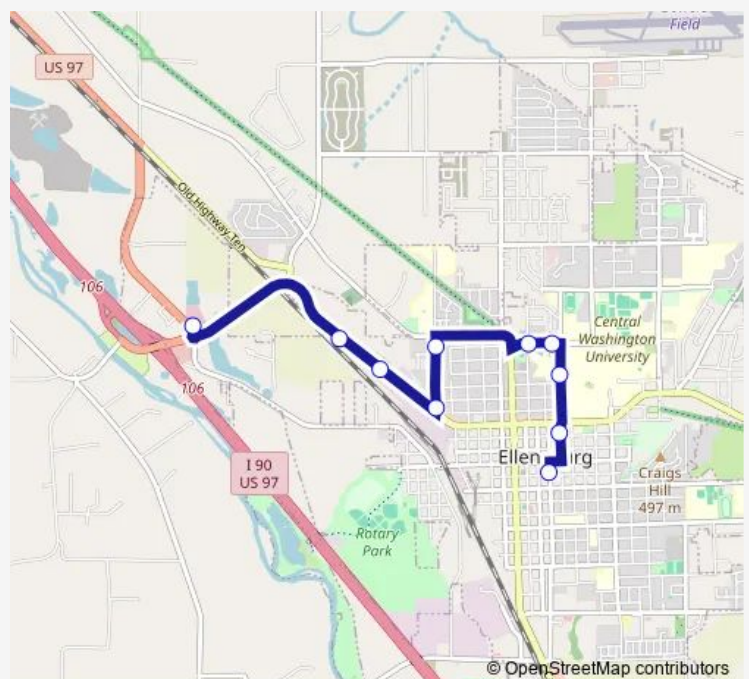

### Route schedule

I-90 West Interchange — Ruby & 4th Downtown

Monday	07:38-18:38
Tuesday	07:38-18:38
Wednesday	07:38-18:38
Thursday	07:38-18:38
Friday	07:38-18:38
Saturday	07:38-18:38
Sunday	07:38-18:38

### Route info

Direction: I-90 West Interchange

Stops: 10

Trip Duration: 0 hour 12 min

**Direction**

Ruby &amp; 4th Downtown — I-90 West Interchange

8 stops

[Open route schedule](#)

Ruby &amp; 4th Downtown

Sprague &amp; 7th

Wildcat Way &amp; 11th

14th &amp; Wildcat Way

14th &amp; B St

Cora &amp; 15th

University Way Westbound

I-90 West Interchange

## Route schedule

Ruby &amp; 4th Downtown — I-90 West Interchange

Monday 07:25-18:25

Tuesday 07:25-18:25

Wednesday 07:25-18:25

Thursday 07:25-18:25

Friday 07:25-18:25

Saturday 07:25-18:25