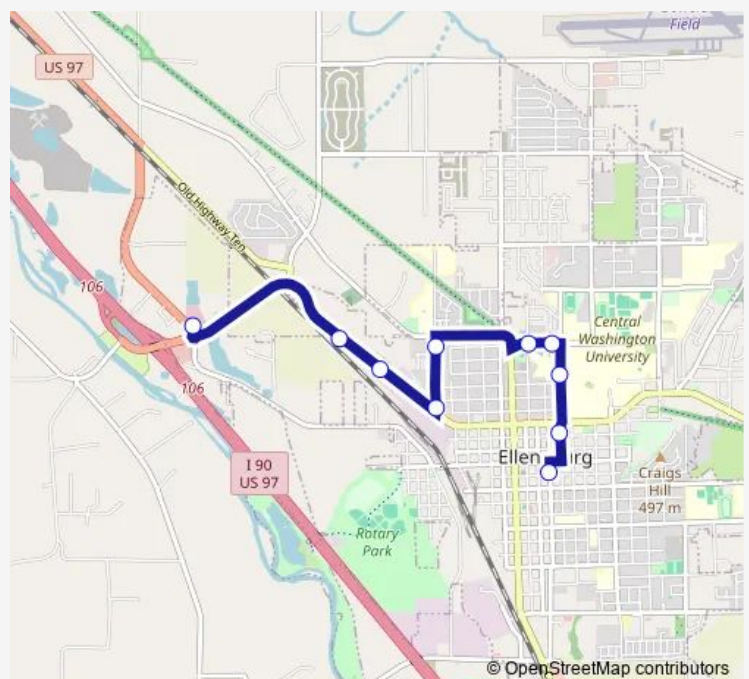

Bus 16 E to Downtown & W to I-90 Interchange via University Way

[Go to website](#)

Direction

I-90 West Interchange — Ruby & 4th Downtown

10 stops

[Open route schedule](#)

I-90 West Interchange

Critter Care on University

Route schedule

I-90 West Interchange — Ruby & 4th Downtown

Monday 07:38-18:38

Tuesday 07:38-18:38

Wednesday 07:38-18:38

Thursday 07:38-18:38

Friday 07:38-18:38

Saturday 07:38-18:38

Sunday 07:38-18:38

Route info

Direction: I-90 West Interchange

Stops: 10

Trip Duration: 0 hour 12 min

Direction

Ruby & 4th Downtown — I-90 West Interchange

8 stops

I-90 West Interchange

Route schedule

Ruby & 4th Downtown — I-90 West Interchange

Monday 07:25-18:25

Tuesday 07:25-18:25

Wednesday 07:25-18:25

Thursday 07:25-18:25

Friday 07:25-18:25