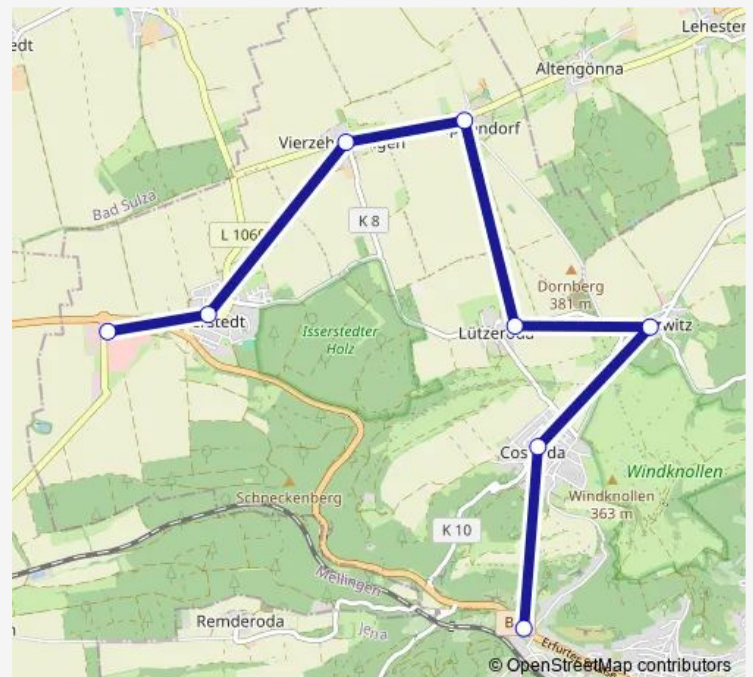

Direction

Jena, Ziegenhain — Jena, Ziegenhainer Tal

2 stops

[Open route schedule](#)

Jena, Ziegenhain

Jena, Ziegenhainer Tal

Route schedule

Jena, Ziegenhain — Jena, Ziegenhainer Tal

Monday	22:00-23:50
Tuesday	22:00-23:50
Wednesday	22:00-23:50
Thursday	22:00-23:50
Friday	22:00-23:50
Saturday	22:00-23:50
Sunday	22:00-23:50

Route info

Direction: Jena, Ziegenhain

Stops: 2

Trip Duration: 0 hour 2 min

Sunday 07:43-23:06

Route info

Direction: Jena, Isserstedt Globus

Stops: 8

Trip Duration: 0 hour 24 min

Direction

Jena, Mühlthal — Jena, Isserstedt Globus

8 stops

[Open route schedule](#)

Jena, Mühlthal

Jena, Cospeda, Im Wasserlauf

Jena, Lützeroda

Jena, Closewitz

Krippendorf

Vierzehnheiligen

Jena, Isserstedt Ort