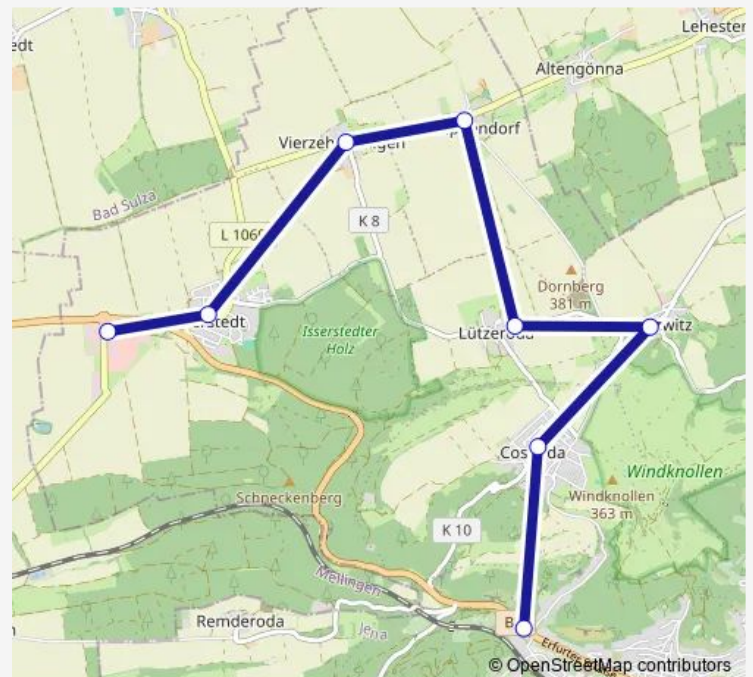

### Route schedule

Jena, Ziegenhain — Jena, Ziegenhainer Tal

Monday	22:00-23:50
Tuesday	22:00-23:50
Wednesday	22:00-23:50
Thursday	22:00-23:50
Friday	22:00-23:50
Saturday	22:00-23:50
Sunday	22:00-23:50

### Route info

Direction: Jena, Ziegenhain

Stops: 2

Trip Duration: 0 hour 2 min

## Direction

Jena, Mühlthal — Jena, Isserstedt Globus

8 stops

[Open route schedule](#)

Jena, Mühlthal

Jena, Cospeda, Im Wasserlauf

Jena, Closewitz

Jena, Lützeroda Ersatzhaltestelle

## Route info

Direction: Jena, Isserstedt Globus

Stops: 8

Trip Duration: 0 hour 24 min