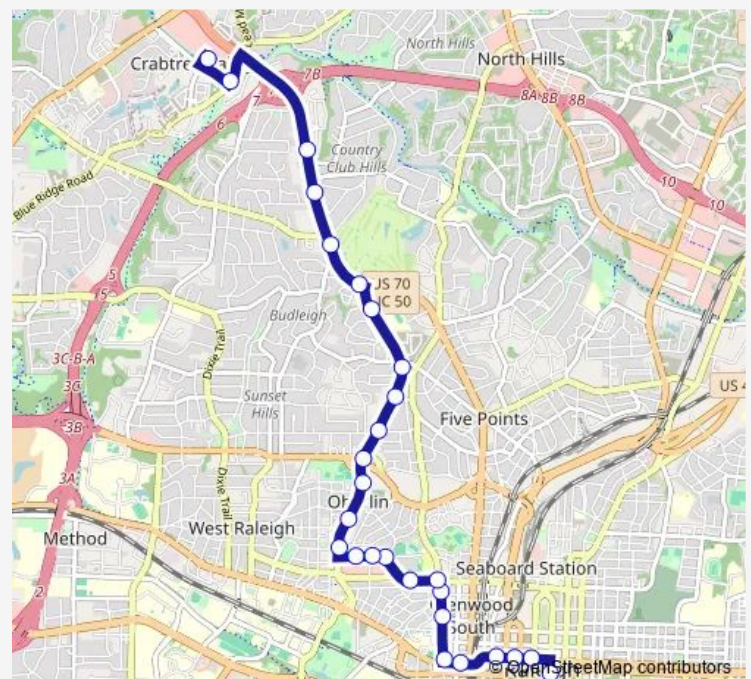

Oberlin Rd at Annapolis Dr

Oberlin Rd at Craig St

Oberlin Rd at Colonial Rd

Oberlin Rd at Fairview Rd

Route schedule

Goraleigh Station — Crabtree Valley Mall

Monday 06:15-22:00

Tuesday 06:15-22:00

Wednesday 06:15-22:00

Thursday 06:15-22:00

Friday 06:15-22:00

Saturday 07:15-22:00

Sunday 07:15-22:00

Route info

Direction: Goraleigh Station

Stops: 28

Trip Duration: 0 hour 37 min

16 — Oberlin

Oberlin Rd at Cartier Dr

Glenwood Ave at Oberlin Rd (Nb)

Glenwood Ave at Granville Dr

Glenwood Ave at Pasquatank Dr (Nb)

Glenwood at Women's Club Dr

Blue Ridge Rd at Crabtree Valley Ave

Crabtree Valley Mall

Direction

Crabtree Valley Mall — Goraleigh Station

28 stops

[Open route schedule](#)

Crabtree Valley Mall

Glenwood Ave at Women's Club Dr

Glenwood Ave at Tolar Pl