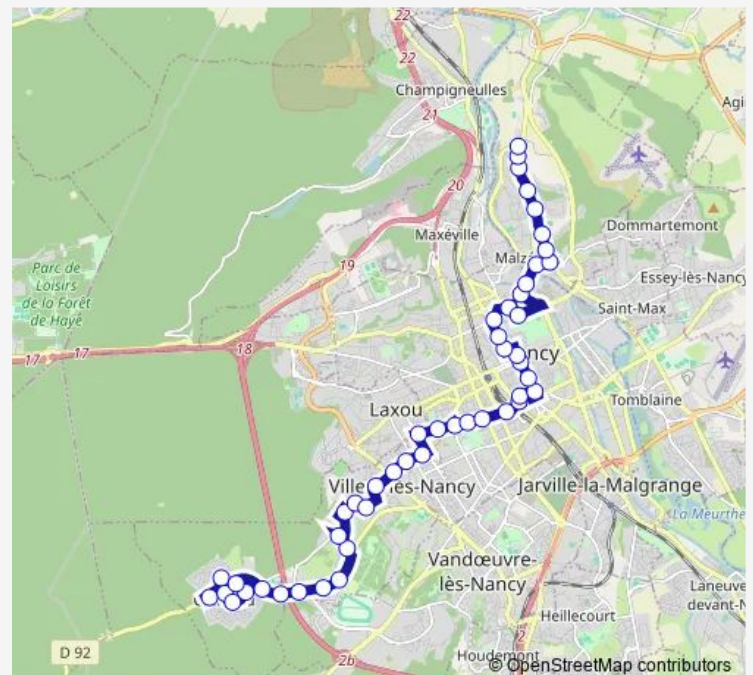

Zola

Route schedule

Villers Clairlieu — Malzéville

Monday 06:00-20:30

Tuesday 06:00-20:30

Wednesday 06:00-20:30

Thursday 06:00-20:30

Friday 06:00-20:30

Saturday 06:00-20:30

Sunday 06:00-20:30

Route info

Direction: Villers Clairlieu

Stops: 48

Trip Duration: 0 hour 58 min

Charlemagne

Painlevé

Dupont des Loges

Jeanne d'Arc

Mulhouse

Place des Justes

Cyfflé

Quartier Saint-Nicolas

Place Charles III - Point Central

Place Stanislas - Dom Calmet