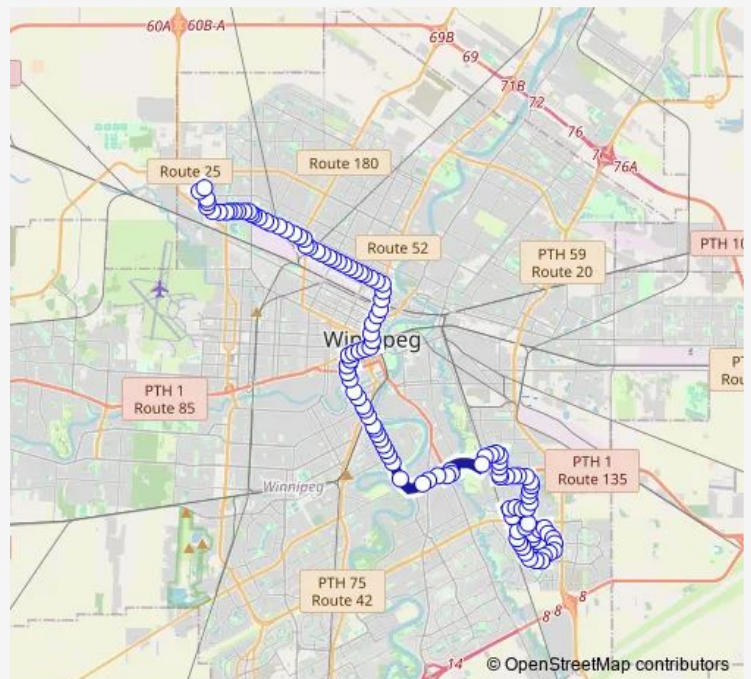

Bus 16 Selkirk-Osborne

[Go to website](#)

Direction
 Westbound Burrows at Haddon — Northbound Lakewood at Southdale Centre
 85 stops
[Open route schedule](#)

- Westbound Burrows at Haddon
- Eastbound Egesz at Haddon
- Eastbound Egesz at Markwood
- Eastbound Egesz at Alwood
- Eastbound Manitoba at Egesz
- Eastbound Manitoba at Walsall
- Eastbound Manitoba at Bentley
- Eastbound Manitoba at King Edward
- Eastbound Manitoba at Huber
- Eastbound Manitoba at Featherstone
- Eastbound Manitoba at Ellington
- Eastbound Manitoba at Code
- Eastbound Manitoba at Keewatin West
- Eastbound Manitoba at Keewatin East
- Eastbound Manitoba at Dorset
- Eastbound Manitoba at Chudley
- Eastbound Manitoba at Buller
- Eastbound Manitoba at Leo Novak
- Eastbound Manitoba at Lawrence
- Eastbound Manitoba at Shaughnessy
- Eastbound Manitoba at Mcnichol

Route schedule

Westbound Burrows at Haddon — Northbound Lakewood at Southdale Centre

Monday	18:03-00:26 ⁺¹
Tuesday	18:03-00:26 ⁺¹
Wednesday	18:03-00:26 ⁺¹
Thursday	18:03-00:26 ⁺¹
Friday	18:03-00:26 ⁺¹
Saturday	05:25-00:25 ⁺¹
Sunday	06:25-23:23

Route info

Direction: Westbound Burrows at Haddon
 Stops: 85
 Trip Duration: 1 hour 0 min

16 — Selkirk-Osborne

Eastbound Manitoba at McPhillips West

Eastbound Manitoba at McPhillips

Eastbound Selkirk at McPhillips

Eastbound Selkirk at Sgt Tommy Prince

Eastbound Selkirk at Battery

Eastbound Selkirk at Sinclair West

Eastbound Selkirk at Sinclair

Eastbound Selkirk at Arlington

Eastbound Selkirk at Parr

Eastbound Selkirk at Mckenzie