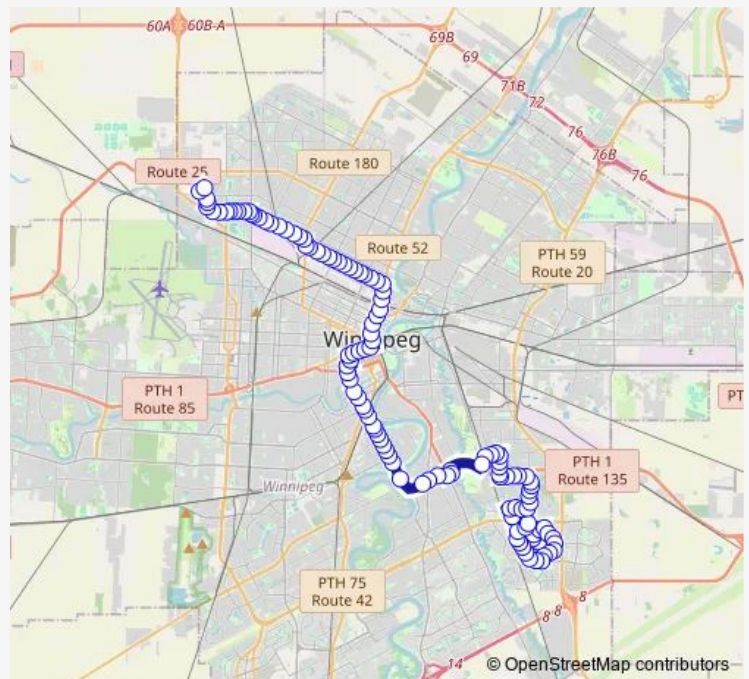

# Bus 16 Selkirk-Osborne

[Go to website](#)

**Direction**  
 Westbound Burrows at Haddon — Northbound Lakewood at Southdale Centre  
 85 stops  
[Open route schedule](#)

- Westbound Burrows at Haddon
- Eastbound Egesz at Haddon
- Eastbound Egesz at Markwood
- Eastbound Egesz at Alwood
- Eastbound Manitoba at Egesz
- Eastbound Manitoba at Walsall
- Eastbound Manitoba at Bentley
- Eastbound Manitoba at King Edward
- Eastbound Manitoba at Huber
- Eastbound Manitoba at Featherstone
- Eastbound Manitoba at Ellington
- Eastbound Manitoba at Code
- Eastbound Manitoba at Keewatin West
- Eastbound Manitoba at Keewatin East
- Eastbound Manitoba at Dorset
- Eastbound Manitoba at Chudley
- Eastbound Manitoba at Buller
- Eastbound Manitoba at Leo Novak
- Eastbound Manitoba at Lawrence
- Eastbound Manitoba at Shaughnessy
- Eastbound Manitoba at Mcnichol

**Route schedule**

Westbound Burrows at Haddon — Northbound Lakewood at Southdale Centre

Monday	18:03-00:26 <sup>+1</sup>
Tuesday	18:03-00:26 <sup>+1</sup>
Wednesday	18:03-00:26 <sup>+1</sup>
Thursday	18:03-00:26 <sup>+1</sup>
Friday	18:03-00:26 <sup>+1</sup>
Saturday	05:25-00:25 <sup>+1</sup>
Sunday	06:25-23:23

**Route info**

Direction: Westbound Burrows at Haddon  
 Stops: 85  
 Trip Duration: 0 hour 59 min

16 — Selkirk-Osborne

Eastbound Manitoba at McPhillips West

Eastbound Manitoba at McPhillips

Eastbound Selkirk at McPhillips

Eastbound Selkirk at Sgt Tommy Prince

Eastbound Selkirk at Battery

Eastbound Selkirk at Sinclair West

Eastbound Selkirk at Sinclair

Eastbound Selkirk at Arlington

Eastbound Selkirk at Parr

Eastbound Selkirk at Mckenzie