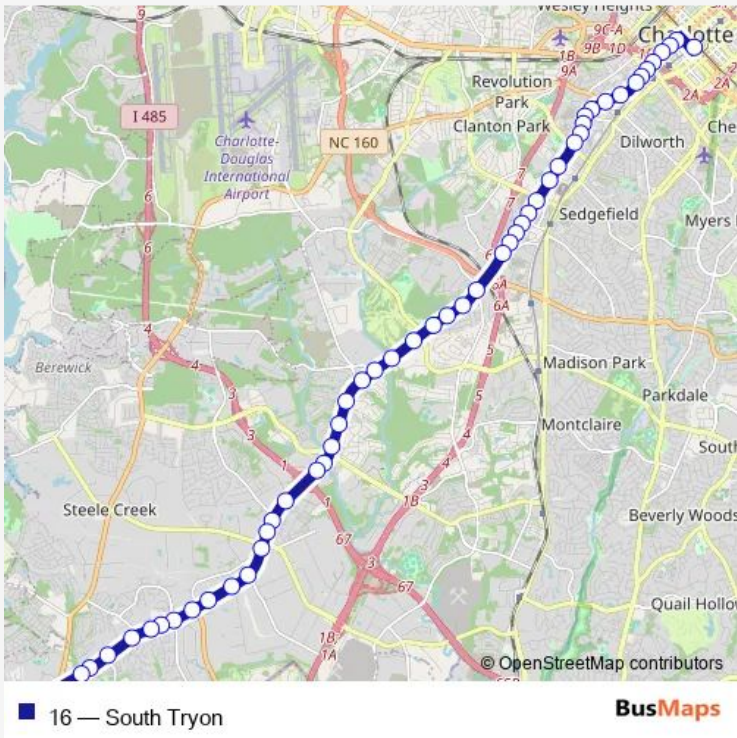

Bus 16 South Tryon

[Go to website](#)

Direction
 Transit Center- Bay N — CMC Steelescrot
 53 stops
[Open route schedule](#)

- Transit Center- Bay N
- Tryon St & 3rd St
- Tryon St & 2nd St
- Tryon St & Brooklyn Village Ave
- Tryon St & Morehead St
- Tryon St & Carson Blvd
- Tryon St & Catherine St
- Tryon St & Bland St
- Tryon St & Park Ave
- Tryon St & West Blvd
- Tryon St & Woodcrest Ave
- Tryon St & Tremont Ave
- Tryon St & Rampart St
- Tryon St & Brookhill Rd
- Tryon St & Remount Rd
- Tryon St & Griffith St
- Tryon St & Herman Ave
- Tryon St & Blairhill Rd
- Tryon St & Bowman Rd
- Tryon St & Cama St
- Tryon St & Peterson Dr

Route info
 Direction: Transit Center- Bay N
 Stops: 53
 Trip Duration: 0 hour 48 min

Tryon St & Orchard Cir

Tryon St & Pressley Rd

Tryon St & Yorkmont Rd

Tryon St & Kingman Dr

Tryon St & Southampton Rd

Tryon St & Queen Anne Rd

S Tryon St & Tyvola Rd

Tryon St & Tyvola Centre Dr

Tryon St & Shopton Rd

Tryon St & Courtney Oaks Rd

Tryon St & Yorkdale Dr

Tryon St & Thornfield Rd

Tryon St & Arrowood Rd

Tryon St @ Whitehall Commons entrance

Route info

Direction: CMC Steelecroft

Stops: 49

Trip Duration: 0 hour 45 min

Tryon St & Southampton Rd

Tryon St & Kingman Dr

Tryon St & Yorkmont Rd

Tryon St & Pressley Rd