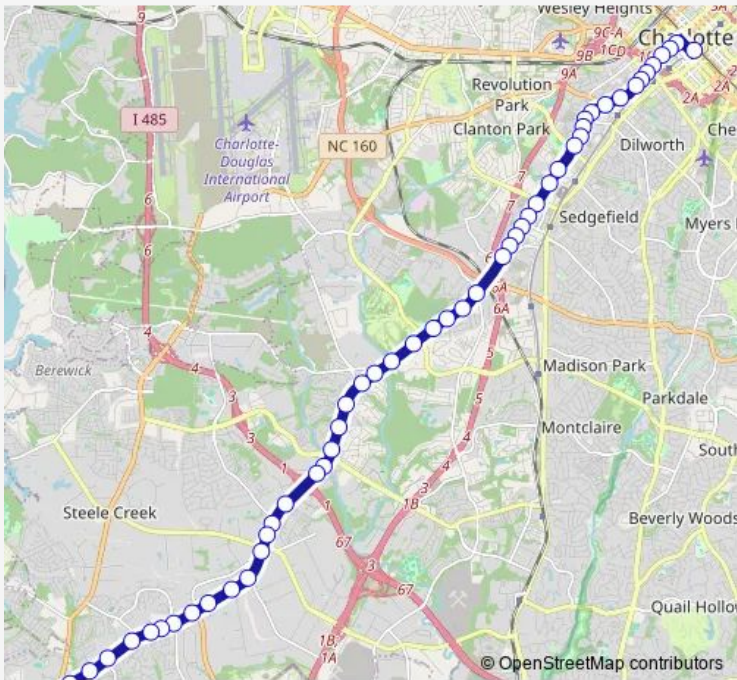

# Bus 16 South Tryon

[Go to website](#)

**Direction**  
 Transit Center- Bay N — CMC Steelescrot  
 53 stops  
[Open route schedule](#)

- Transit Center- Bay N
- Tryon St & 3rd St
- Tryon St & 2nd St
- Tryon St & Brooklyn Village Ave
- Tryon St & Morehead St
- Tryon St & Carson Blvd
- Tryon St & Catherine St
- Tryon St & Bland St
- Tryon St & Park Ave
- Tryon St & West Blvd
- Tryon St & Woodcrest Ave
- Tryon St & Tremont Ave
- Tryon St & Rampart St
- Tryon St & Brookhill Rd
- Tryon St & Remount Rd
- Tryon St & Griffith St
- Tryon St & Herman Ave
- Tryon St & Blairhill Rd
- Tryon St & Bowman Rd
- Tryon St & Cama St
- Tryon St & Peterson Dr

Route info  
 Direction: Transit Center- Bay N  
 Stops: 53  
 Trip Duration: 0 hour 49 min

■ 16 — South Tryon **BusMaps**

Tryon St & Orchard Cir

Tryon St & Pressley Rd

Tryon St & Yorkmont Rd

Tryon St & Kingman Dr

Tryon St & Southampton Rd

Tryon St & Queen Anne Rd

S Tryon St & Tyvola Rd

Tryon St & Tyvola Centre Dr

Tryon St & Shopton Rd

Tryon St & Courtney Oaks Rd

Tryon St & Yorkdale Dr

Tryon St & Thornfield Rd

## Route info

Direction: CMC Steelecroft

Stops: 49

Trip Duration: 0 hour 38 min

Tryon St & Southampton Rd

Tryon St & Kingman Dr

Tryon St & Yorkmont Rd

Tryon St & Pressley Rd