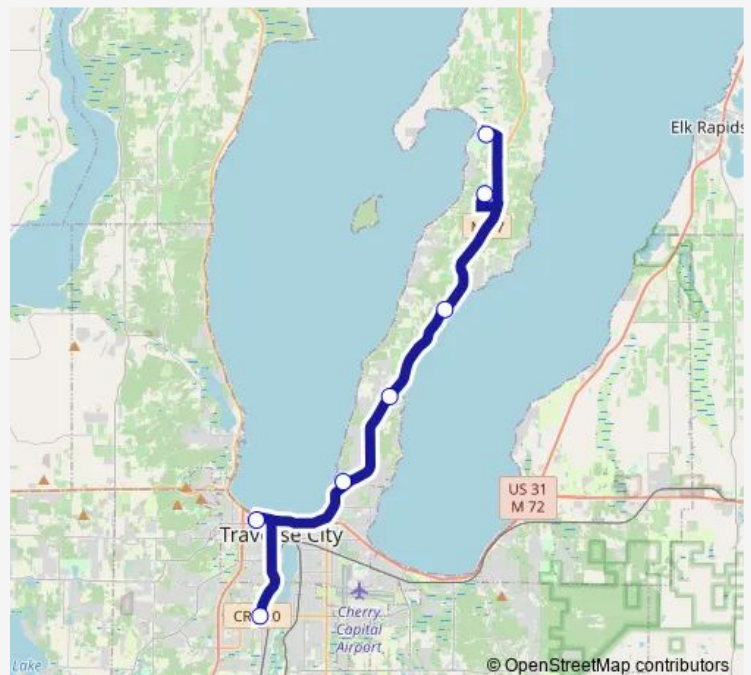

Bus 16 Old Mission : Traverse City to Bowers Harbor Park[Go to website](#)**Direction**

Bowers Harbor Park — Cass Rd Transfer Station

7 stops

[Open route schedule](#)

Bowers Harbor Park

Old Mission Peninsula School

Monday 07:53-15:30

Tuesday 07:53-15:30

Wednesday 07:53-15:30

Thursday 07:53-15:30

Friday 07:53-15:30

Saturday —

Sunday —

Route info

Direction: Bowers Harbor Park

Stops: 7

Trip Duration: 0 hour 40 min

Direction

Cass Rd Transfer Station — Bowers Harbor Park

7 stops

[Open route schedule](#)

Cass Rd Transfer Station