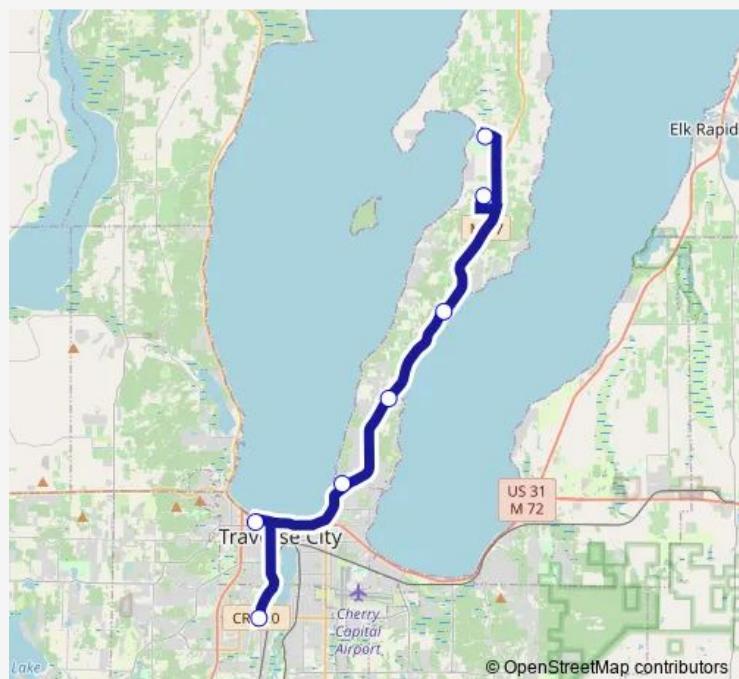

Bus 16 Old Mission : Traverse City to Bowers Harbor Park[Go to website](#)**Direction**

Bowers Harbor Park — Cass Rd Transfer Station

7 stops

[Open route schedule](#)

Bowers Harbor Park

Old Mission Peninsula School

Monday 07:53-15:30

Tuesday 07:53-15:30

Wednesday 07:53-15:30

Thursday 07:53-15:30

Friday 07:53-15:30

Saturday —

Sunday —

Route info

Direction: Bowers Harbor Park

Stops: 7

Trip Duration: 0 hour 40 min

Direction

Cass Rd Transfer Station — Bowers Harbor Park

7 stops

[Open route schedule](#)

Cass Rd Transfer Station