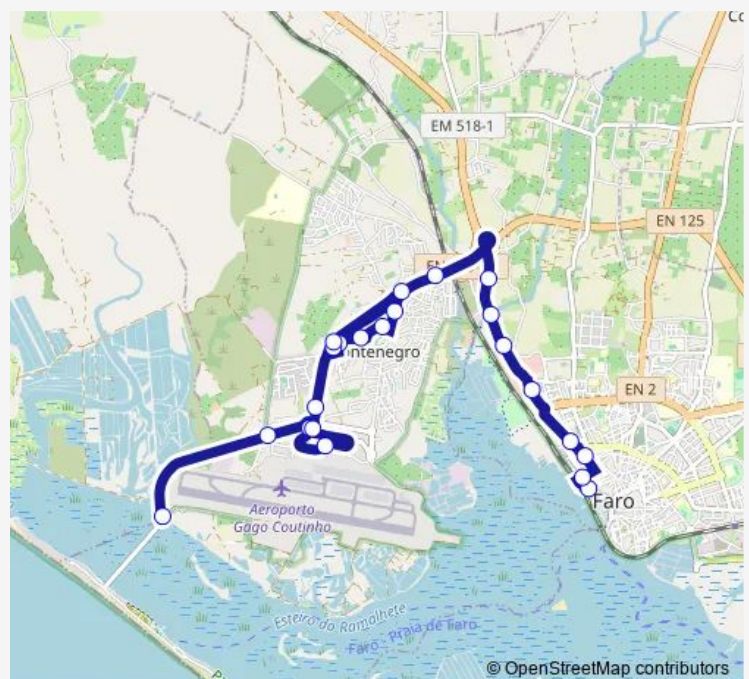

Terminal Rodoviário

Route schedule

Praia de Faro — Terminal Rodoviário

Monday 07:25-22:30

Tuesday 07:25-22:30

Wednesday 07:25-22:30

Thursday 07:25-22:30

Friday 07:25-22:30

Saturday 07:25-22:30

Sunday 07:25-22:30

Route info

Direction: Praia de Faro

Stops: 20

Trip Duration: 0 hour 24 min

16 — T. Rodoviário - Praia de Faro (via Montenegro e Aeroporto)

BusMaps

Direction

Terminal Rodoviário — Praia de Faro

22 stops

[Open route schedule](#)

Terminal Rodoviário

R. Francisco Barreto

R. Infante D. Henrique

Largo de Camões

Friday 05:00-23:45

Saturday 05:00-23:45

Sunday 05:00-23:45

Route info

Direction: Terminal Rodoviário

Stops: 22

Trip Duration: 0 hour 25 min

Direction