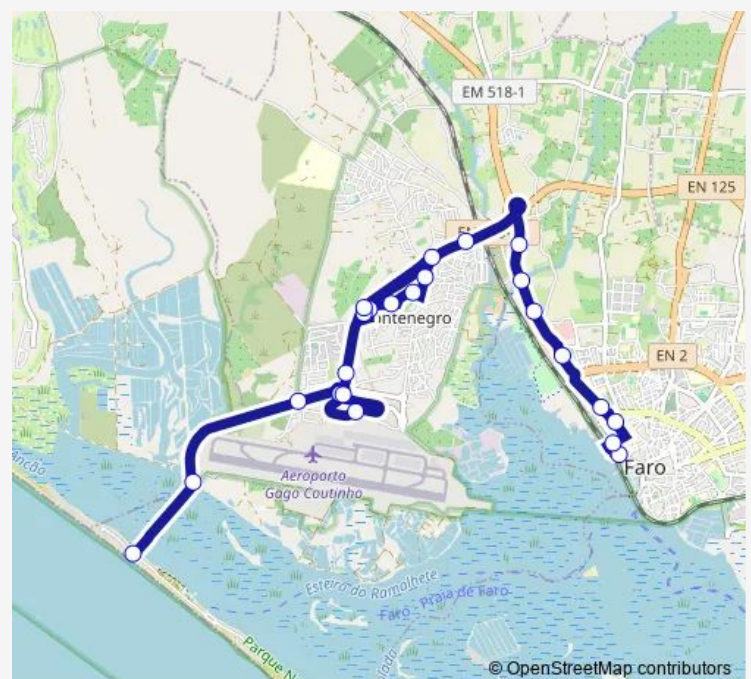

Terminal Rodoviário

### Route schedule

Praia de Faro — Terminal Rodoviário

Monday 07:25-22:30

Tuesday 07:25-22:30

Wednesday 07:25-22:30

Thursday 07:25-22:30

Friday 07:25-22:30

Saturday 07:25-22:30

### Route info

Direction: Praia de Faro

Stops: 21

Trip Duration: 0 hour 19 min

16 — T. Rodoviário - Praia de Faro (via Montenegro e Aeroporto)

## Route info

Direction: Terminal Rodoviário

Stops: 23

Trip Duration: 0 hour 25 min