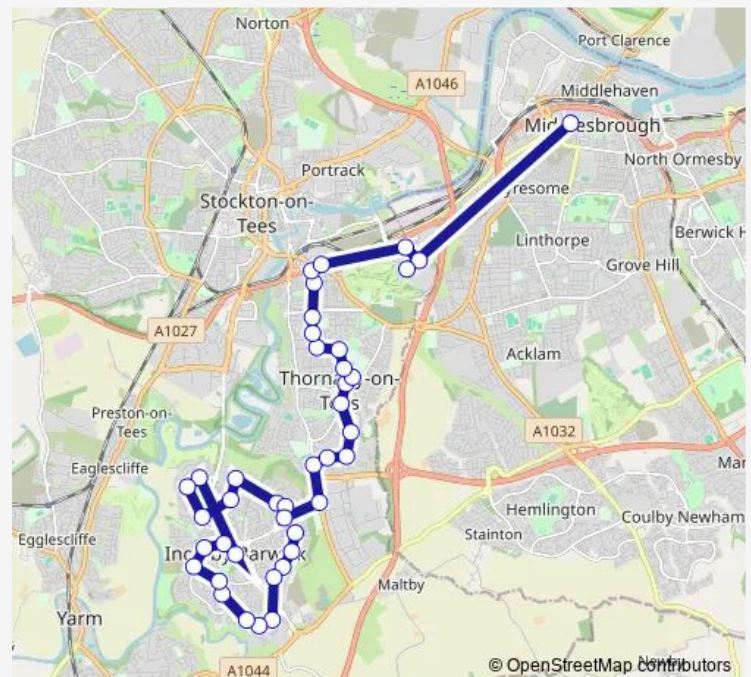

### Route schedule

Bus Station Stand 12 — Stainforth Gardens

Monday 07:25-17:35

Tuesday 07:25-17:35

Wednesday 07:25-17:35

Thursday 07:25-17:35

Friday 07:25-17:35

Saturday 08:00-17:30

### Route info

Direction: Bus Station Stand 12

Stops: 42

Trip Duration: 0 hour 54 min

16 — Ingleby Barwick - Middlesbrough

Farm Lane

The Teal Arms

Brough Field Close