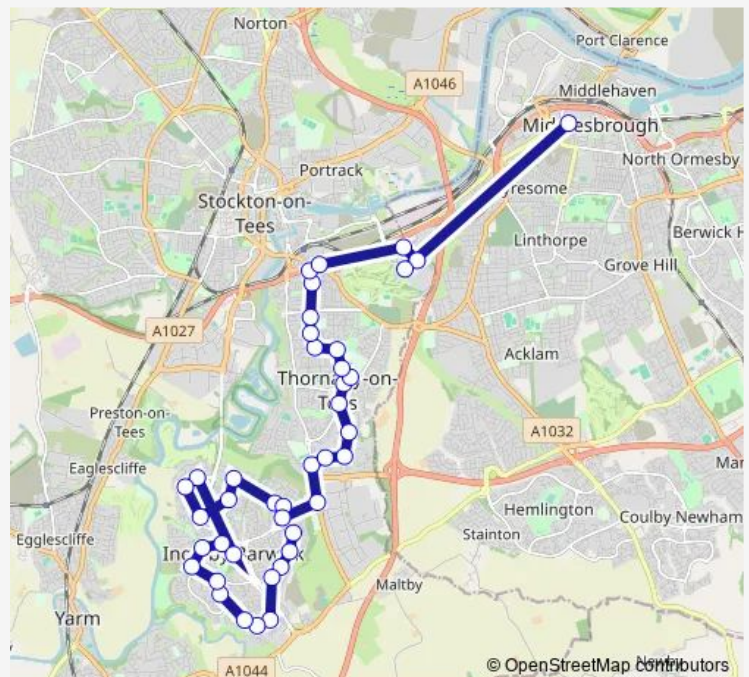

### Route schedule

Bus Station Stand 12 — Stainforth Gardens

Monday 07:25-17:35

Tuesday 07:25-17:35

Wednesday 07:25-17:35

Thursday 07:25-17:35

Friday 07:25-17:35

Saturday 08:00-17:30

### Route info

Direction: Bus Station Stand 12

Stops: 42

Trip Duration: 0 hour 54 min

16 — Ingleby Barwick - Middlesbrough

Farm Lane

The Teal Arms

Brough Field Close