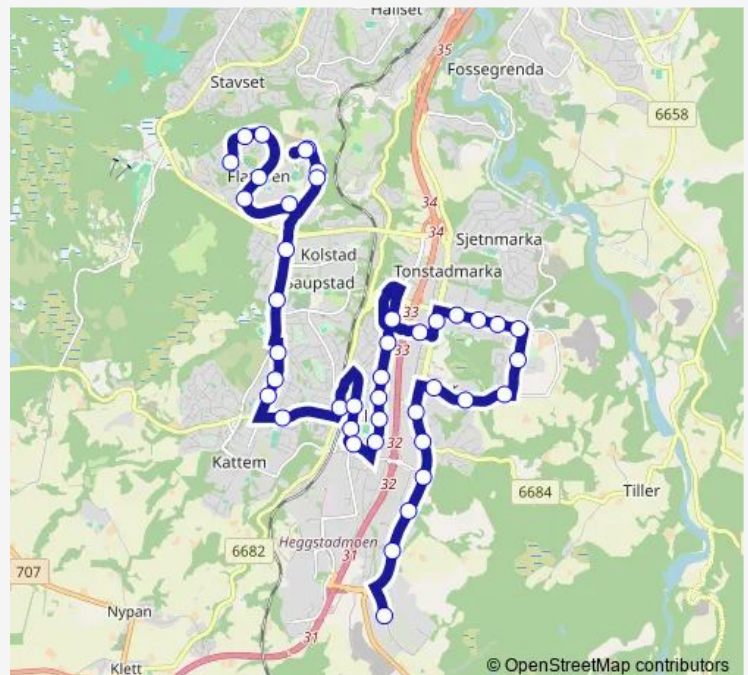

Local Bus Service 16 Flatåsen- Heimdal- Torgård

[Go to website](#)

Direction

Flatåstoppen — Torgardstrøa

41 stops

[Open route schedule](#)

Flatåstoppen

Høgreina øvre

Høgreina

Furuhaugen

Kolstadhaugen

Flatåsen senter

Husebytunet

Saupstadsenteret

Casper Lundes veg

Midteggen

Saupstadingen 109

Skytterbanen

Klokkstein

John P. Kroglands veg

Åsheim skole

Heimdal stasjon

Lundemobakken

Breidablikk skole

Johan Tillers vei

Heimdalshallen

Idrettsveien

Route schedule

Flatåstoppen — Torgardstrøa

Monday 07:15-15:45

Tuesday 07:15-15:45

Wednesday 07:15-15:45

Thursday 07:15-15:45

Friday 07:15-15:45

Saturday —

Sunday —

Route info

Direction: Flatåstoppen

Stops: 41

Trip Duration: 0 hour 44 min

■ 16 — Flatåsen- Heimdal- Torgård

BusMaps