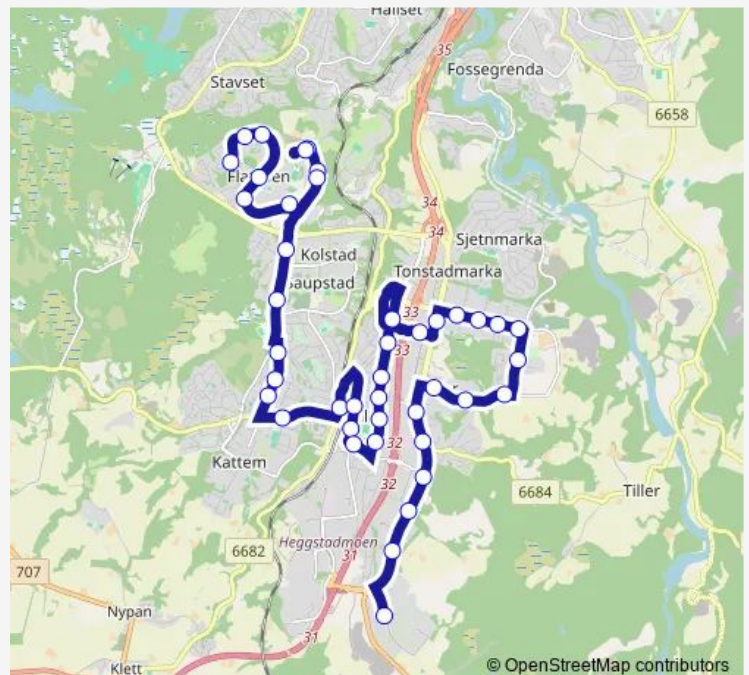

Johan Tillers vei

Heimdalshallen

Idrettsveien

Route schedule

Flatåstoppen — Torgardstrøa

Monday 07:15-15:45

Tuesday 07:15-15:45

Wednesday 07:15-15:45

Thursday 07:15-15:45

Friday 07:15-15:45

Saturday —

Sunday —

Route info

Direction: Flatåstoppen

Stops: 41

Trip Duration: 0 hour 44 min

■ 16 — Flatåsen- Heimdal- Torgård

BusMaps

C.J. Hambros vei

Marcus Thranes vei

Sivert Thonstads vei

Vestre Rosten

Tillerterminalen

City Syd