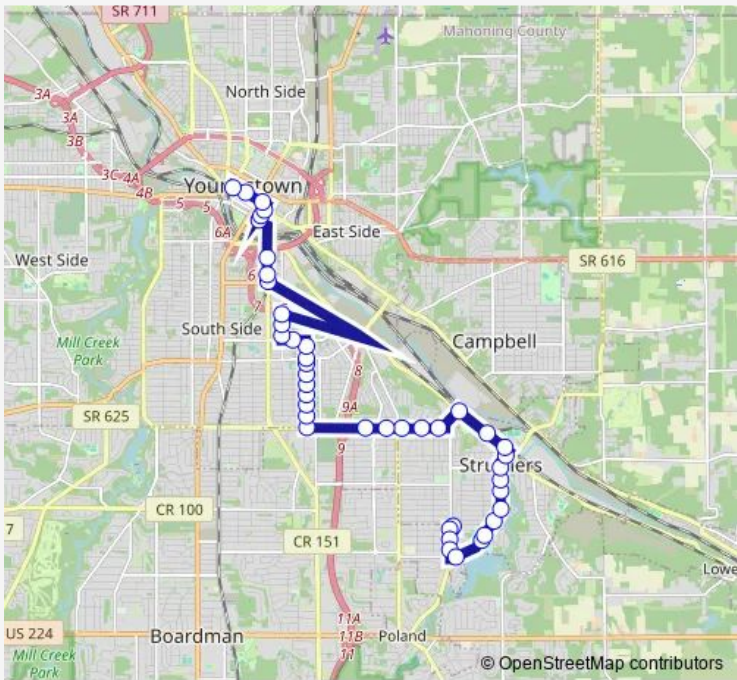

Bus 16 16 Zedaker

[Go to website](#)

Direction
 Struthers Plaza — Federal Station
 43 stops
[Open route schedule](#)

- Struthers Plaza
- 5th St & W Manor Ave (Flag Stop)
- 5th St & Hamilton Blvd (Flag Stop)
- 5th St & Country Ln (Flag Stop)
- Poland Ave & Lakeshore Dr (Flag Stop)
- Poland Ave & Iroquois St (Flag Stop)
- Struthers Manor
- Poland Ave & Iroquois St
- Poland Ave & Renee Dr (Flag Stop)
- Poland Ave & Wilson St (Flag Stop)
- Poland Ave & Morrison St (Flag Stop)
- Poland Ave & Sexton St
- Poland Ave & Terrance St
- State St & Short St (Flag Stop)
- State St & Moore St
- Poland Ave & Walton Ave (Flag Stop)
- Midlothian Blvd & 7th St (Flag Stop)
- Midlothian Blvd & 9th St
- E Midlothian Blvd & Port Dr
- Midlothian Blvd & Irma
- E Midlothian Blvd & Louise Ave

Route schedule
 Struthers Plaza — Federal Station

Monday	05:31-20:31
Tuesday	05:31-20:31
Wednesday	05:31-20:31
Thursday	05:31-20:31
Friday	05:31-20:31
Saturday	07:31-17:31
Sunday	—

Route info
 Direction: Struthers Plaza
 Stops: 43
 Trip Duration: 0 hour 29 min

16 — 16 Zedaker BusMaps

E Midlothian Blvd & Zedaker St

Zedaker St & Roxbury Ave (Flag Stop)

Zedaker St & Cambridge Ave

Zedaker St & Lucius Ave (Flag Stop)

Zedaker St & E Boston Ave

Zedaker St & Florida Ave (Flag Stop)

Direction: Federal Station

Stops: 37

Trip Duration: 0 hour 21 min

E Midlothian Blvd & Louise Ave (Flag Sto

E. Midlothian Blvd. (Flag Stop)

Youngstown Poland Rd & Weston Ave (Flag

Youngstown Poland Rd & Brownlee Ave(Flag