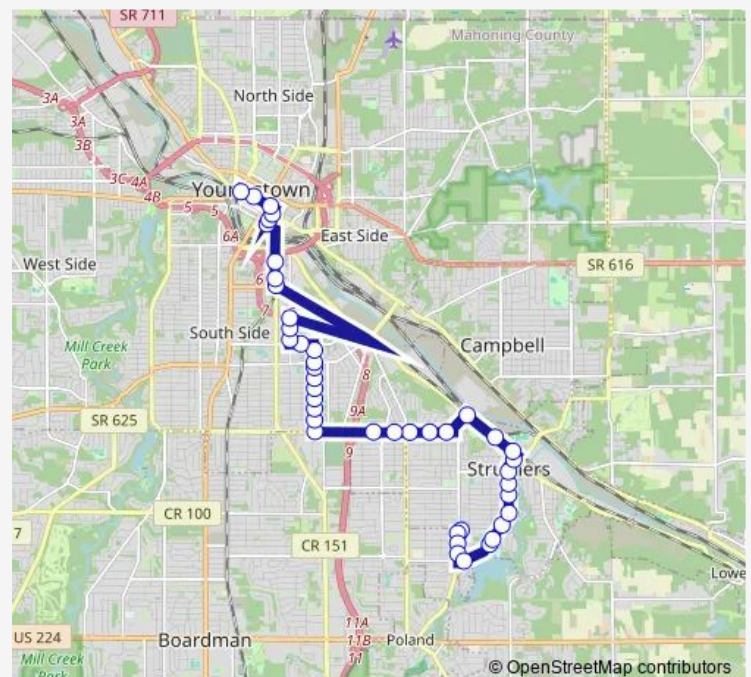

5th St & Hamilton Blvd (Flag Stop)

5th St & Country Ln (Flag Stop)

Poland Ave & Lakeshore Dr (Flag Stop)

Poland Ave & Iroquois St (Flag Stop)

Struthers Manor

Poland Ave & Iroquois St

Poland Ave & Renee Dr (Flag Stop)

Tuesday 05:31-20:31

Wednesday 05:31-20:31

Thursday 05:31-20:31

Friday 05:31-20:31

Saturday 07:31-17:31

Sunday —

Route info

Direction: Struthers Plaza

Stops: 43

Trip Duration: 0 hour 29 min

16 — 16 Zedaker

E Midlothian Blvd & Zedaker St

Zedaker St & Roxbury Ave (Flag Stop)

Zedaker St & Cambridge Ave

Zedaker St & Lucius Ave (Flag Stop)

Zedaker St & E Boston Ave

Saturday 07:10-17:10

Sunday —

Route info

Direction: Federal Station

Stops: 37

Trip Duration: 0 hour 21 min

E Midlothian Blvd & Louise Ave (Flag Sto

E. Midlothian Blvd. (Flag Stop)