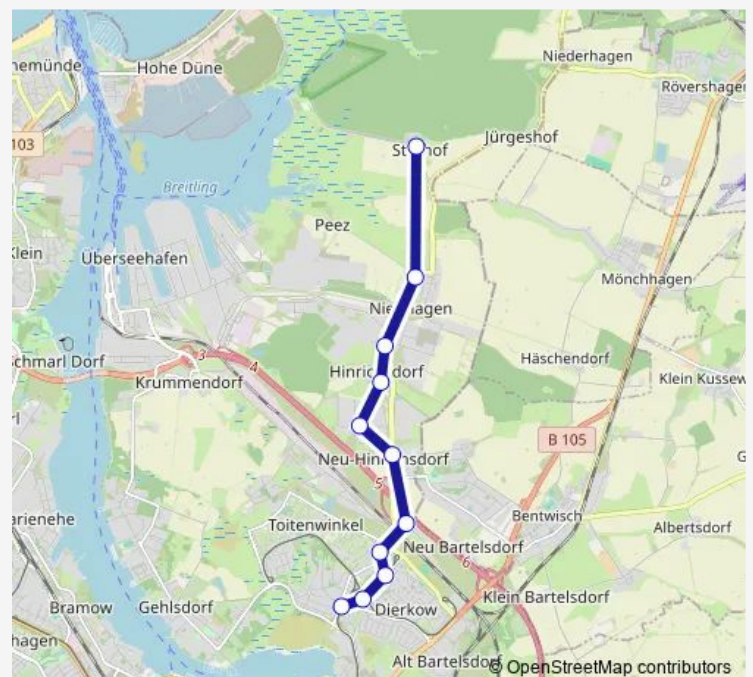

Rostock, Kurt-Schumacher-Ring

Rostock, Martin-Luther-King-Al

Rostock, Neu Hinrichsdorf

Rostock, Hinrichsdorf

Rostock, Güterverkehrszentrum

Rostock, Nienhagen

Rostock, Stuthof

Route schedule

Rostock Dierkower Kreuz — Rostock, Stuthof

Monday 23:48

Tuesday 23:48

Wednesday 23:48

Thursday 23:48

Friday 23:48

Saturday 23:48

Sunday 23:48

Route info

Direction: Rostock Dierkower Kreuz

Stops: 9

Trip Duration: 0 hour 16 min

Direction

Rostock Dierkower Kreuz — Rostock, Stuthof

11 stops

[Open route schedule](#)

Thursday 05:07-22:34

Friday 05:07-22:34

Saturday 06:36-22:34

Sunday 20:34-22:34

Route info

Direction: Rostock Dierkower Kreuz

Stops: 11

Trip Duration: 0 hour 25 min