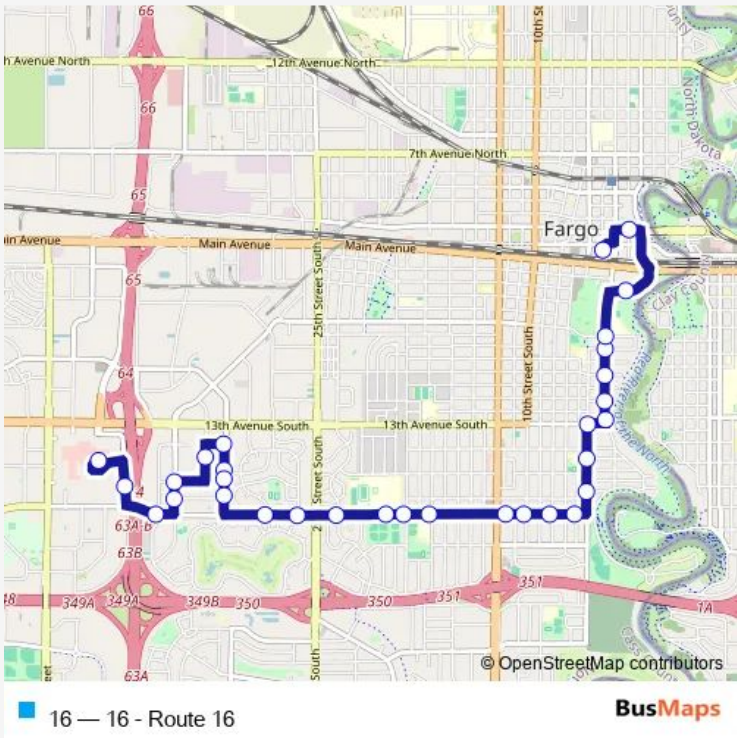

Bus 16 16 - Route 16

[Go to website](#)

Direction
 Gtc — Shelter 240 (West Acres)
 31 stops
[Open route schedule](#)

- Gtc
- NP Ave N & 2nd St N (Corner Sw)
- Shelter 278 (Fargo High Rise)
- 4th St S & Community theater & Mid-block
- Shelter 212 (Island Park)
- 4th St S & 7th Ave S (Corner Nw)
- Shelter 213 (Vocational Training)
- 4th St S & 11th Ave S (Corner Nw)
- 5th St S & 14th Ave S (Corner Nw)
- 5th St S & 15th Ave S (Corner Nw)
- 5th St S & 17th Ave S (Corner Nw)
- 17th Ave S & 8th St S (Corner Ne)
- 17th Ave S & 10th St S (Corner Ne)
- Shelter 206 (Essentia/Sanford - University - Westbound)
- 17th Ave S & 14th St S (Corner Ne)
- 17th Ave S & 15th St S (Corner Ne)
- 17th Ave S & 16th St S (Corner Ne)
- 17th Ave S & 17th St S (Corner Ne)
- 17th Ave S & South High School (Midblock North)
- 17th Ave S & 23rd St S (Corner Ne)
- 17th Ave S & E Gateway Cir S (Corner Ne)

Route schedule
 Gtc — Shelter 240 (West Acres)

Monday	06:45-18:45
Tuesday	06:45-18:45
Wednesday	06:45-18:45
Thursday	06:45-18:45
Friday	06:45-18:45
Saturday	07:45-18:45
Sunday	—

Route info
 Direction: Gtc
 Stops: 31
 Trip Duration: 0 hour 30 min

17th Ave S & W Gateway Cir S (Corner Ne)

17th Ave S & 32nd St S (Corner Ne)

32nd St S & Westgate Dr S (Corner NE - Far Side Stop)

14th Ave S & 33rd St S (Corner Ne)

Cash Wise Driveway & 33rd St S (Midblock)

Friday 06:15-19:15

Saturday 07:15-19:15

Sunday —

Route info

Direction: Shelter 240 (West Acres)

Stops: 31

Trip Duration: 0 hour 25 min

4th St S & 9th Ave S (Corner Se)