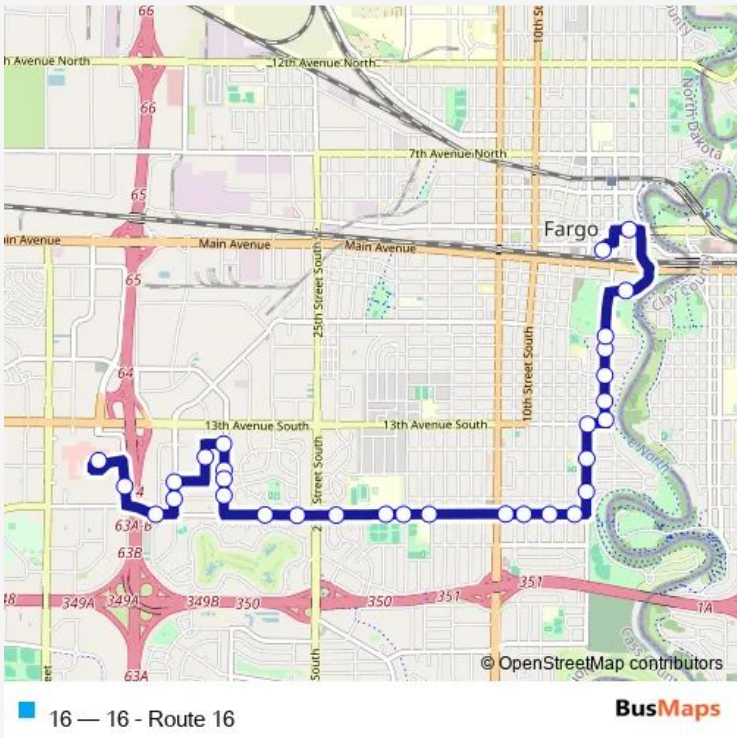

Bus 16 16 - Route 16

[Go to website](#)

Direction
 Gtc — Shelter 240 (West Acres)
 31 stops
[Open route schedule](#)

- Gtc
- NP Ave N & 2nd St N (Corner Sw)
- Shelter 278 (Fargo High Rise)
- 4th St S & Community theater & Mid-block
- Shelter 212 (Island Park)
- 4th St S & 7th Ave S (Corner Nw)
- Shelter 213 (Vocational Training)
- 4th St S & 11th Ave S (Corner Nw)
- 5th St S & 14th Ave S (Corner Nw)
- 5th St S & 15th Ave S (Corner Nw)
- 5th St S & 17th Ave S (Corner Nw)
- 17th Ave S & 8th St S (Corner Ne)
- 17th Ave S & 10th St S (Corner Ne)
- Shelter 206 (Essentia/Sanford - University - Westbound)
- 17th Ave S & 14th St S (Corner Ne)
- 17th Ave S & 15th St S (Corner Ne)
- 17th Ave S & 16th St S (Corner Ne)
- 17th Ave S & 17th St S (Corner Ne)
- 17th Ave S & South High School (Midblock North)
- 17th Ave S & 23rd St S (Corner Ne)
- 17th Ave S & E Gateway Cir S (Corner Ne)

Route schedule
 Gtc — Shelter 240 (West Acres)

Monday	06:45-18:45
Tuesday	06:45-18:45
Wednesday	06:45-18:45
Thursday	06:45-18:45
Friday	06:45-18:45
Saturday	07:45-18:45
Sunday	—

Route info
 Direction: Gtc
 Stops: 31
 Trip Duration: 0 hour 30 min

17th Ave S & W Gateway Cir S (Corner Ne)

17th Ave S & 32nd St S (Corner Ne)

32nd St S & Westgate Dr S (Corner NE - Far Side Stop)

14th Ave S & 33rd St S (Corner Ne)

Cash Wise Driveway & 33rd St S (Midblock)

Friday 06:15-19:15

Saturday 07:15-19:15

Sunday —

Route info

Direction: Shelter 240 (West Acres)

Stops: 31

Trip Duration: 0 hour 25 min

4th St S & 9th Ave S (Corner Se)