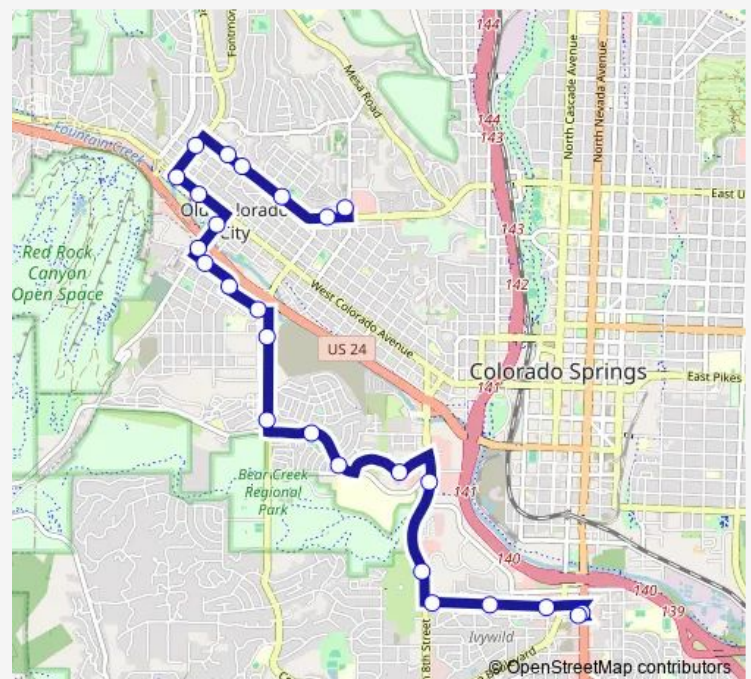

Thursday 06:39-21:39

Friday 06:39-21:39

Saturday 06:39-17:39

Sunday 08:24-17:24

Route info

Direction: Henderson/19th

Stops: 25

Trip Duration: 0 hour 25 min

16 — Brookside - Uintah Gardens

Brookside/Crestone

Brookside/Cascade

Nevada/Brookside

Navajo/Nevada

Direction

Navajo/Nevada — Henderson/19th

25 stops

[Open route schedule](#)

Navajo/Nevada

Brookside/Cascade

Brookside/Crestone

Brookside/Avenue A

8th/Brookside

8th/Automotive

8th/Abbott

Friday 07:12-21:12

Saturday 07:12-18:12

Sunday 08:57-16:57

Route info

Direction: Navajo/Nevada

Stops: 25

Trip Duration: 0 hour 24 min

16 Bus time schedules and route maps are available in an offline PDF at busmaps.com. Use the busmaps.com website to see live bus times, train schedule or subway schedule, and step-by-step directions for all public transit in