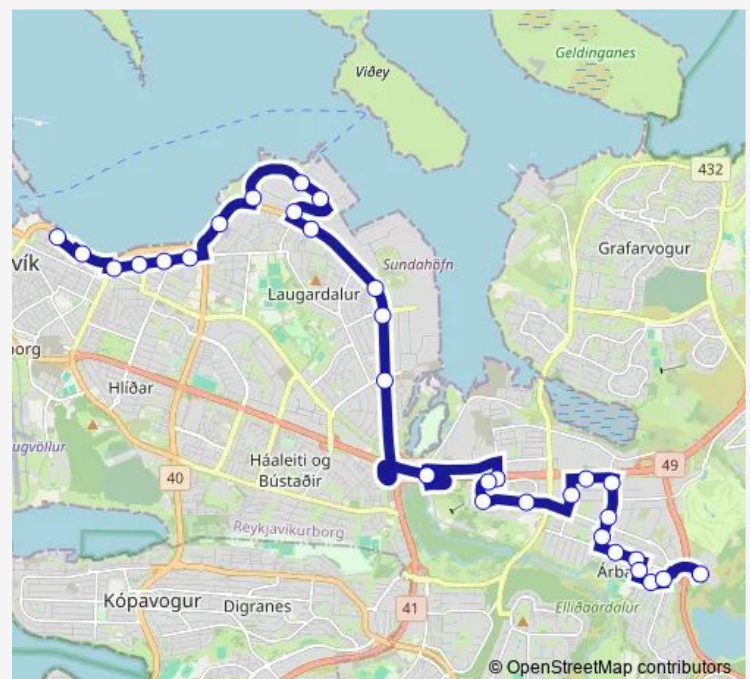

Thursday 06:43-18:50

Friday 06:43-18:50

Saturday —

Sunday —

Route info

Direction: Skúlagata

Stops: 31

Trip Duration: 0 hour 38 min

16 — Skúlagata <-> Hádegismóar

BusMaps

Grjótháls

Hestháls

Hálsabraut

Bæjarbraut

Árbæjarskóli

Brekkubær

Saturday —

Sunday —

Route info

Direction: Hádegismóar

Stops: 28

Trip Duration: 0 hour 29 min

Rúgbrauðsgerðin

Sólfarið