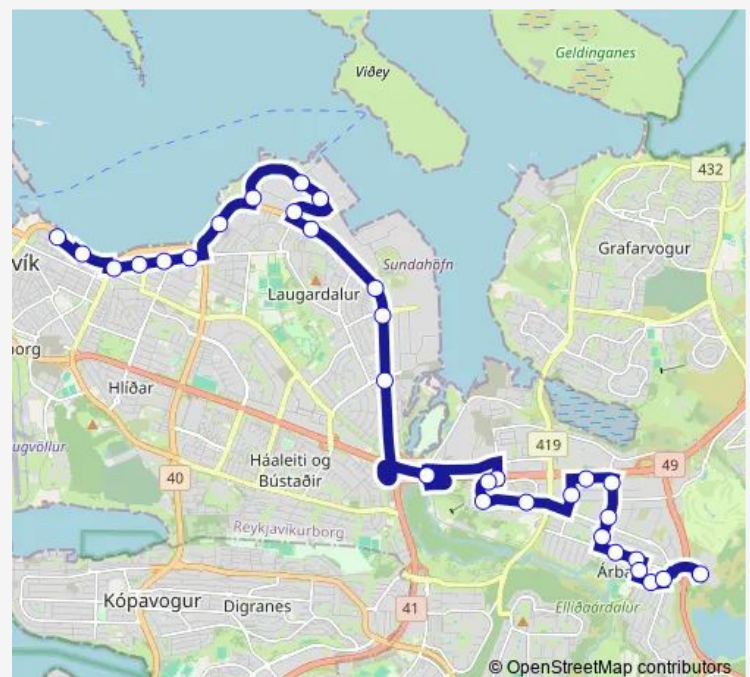

Thursday 06:43-18:50

Friday 06:43-18:50

Saturday —

Sunday —

Route info

Direction: Skúlagata

Stops: 31

Trip Duration: 0 hour 38 min

16 — Skúlagata <-> Hádegismóar

BusMaps

Grjótháls

Hestháls

Hálsabraut

Bæjarbraut

Árbæjarskóli

Brekkubær

Saturday —

Sunday —

Route info

Direction: Hádegismóar

Stops: 28

Trip Duration: 0 hour 29 min

Rúgbrauðsgerðin

Sólfarið