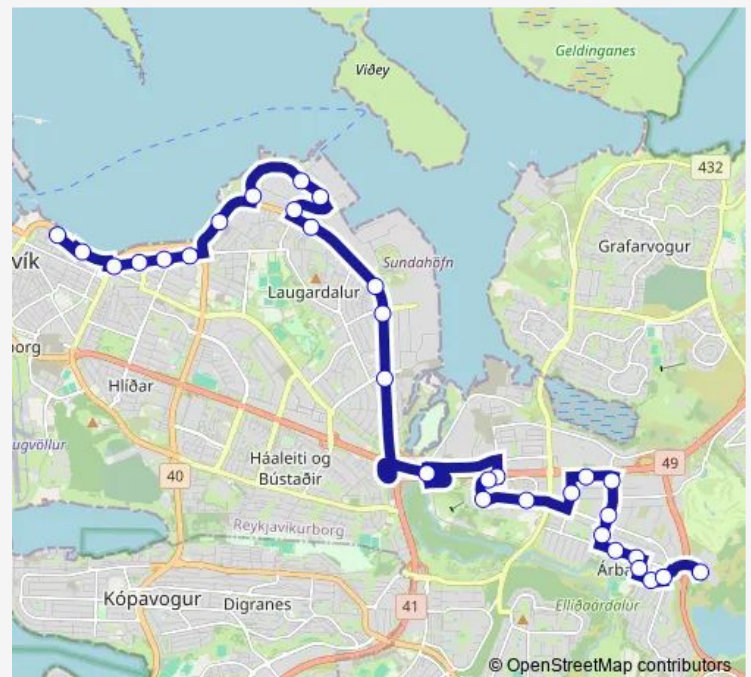

Thursday 06:43-18:50

Friday 06:43-18:50

Saturday —

Sunday —

Route info

Direction: Skúlagata

Stops: 31

Trip Duration: 0 hour 38 min

16 — Skúlagata <-> Hádegismóar

BusMaps

Grjótháls

Hestháls

Hálsabraut

Bæjarbraut

Árbæjarskóli

Brekkubær

Saturday —

Sunday —

Route info

Direction: Hádegismóar

Stops: 28

Trip Duration: 0 hour 29 min

Rúgbrauðsgerðin

Sólfarið