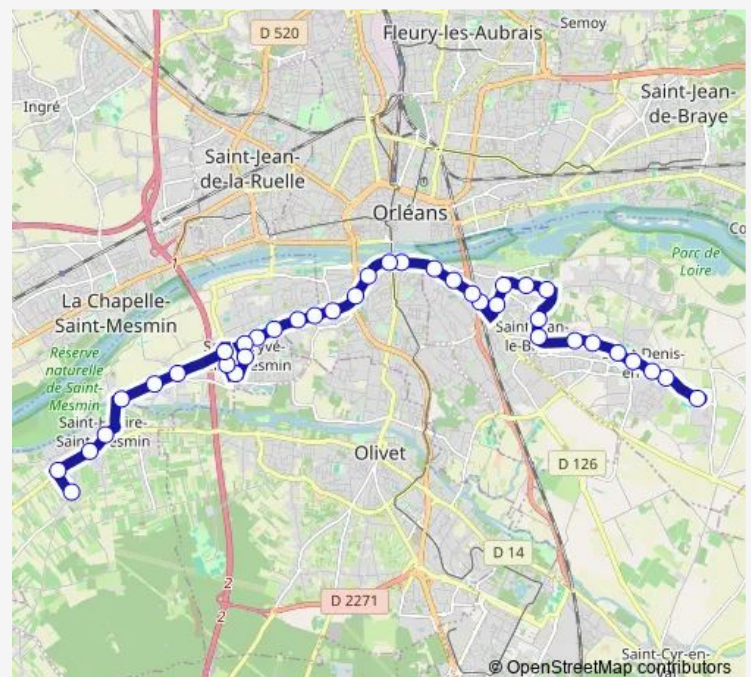

Direction

Val de Loire — Croix aux Chats - Quai C

38 stops

[Open route schedule](#)

Val de Loire

Vrigny

Brulas

Champdoux

Saturday 06:39-20:08

Sunday —

Route info

Direction: Val de Loire

Stops: 38

Trip Duration: 0 hour 40 min

Pierre Louis

Champ aux Ânes

La Nivelles

Saint-Santin

Saint-Nicolas

La Pie

Place du Marché

Coin St-Jacques

Croix aux Chats - Quai C

Direction

Wednesday 06:25-19:50

Thursday 06:25-19:50

Friday 06:25-19:50

Saturday 06:40-20:00

Sunday —

Route info

Direction: Croix aux Chats - Quai C

Stops: 38