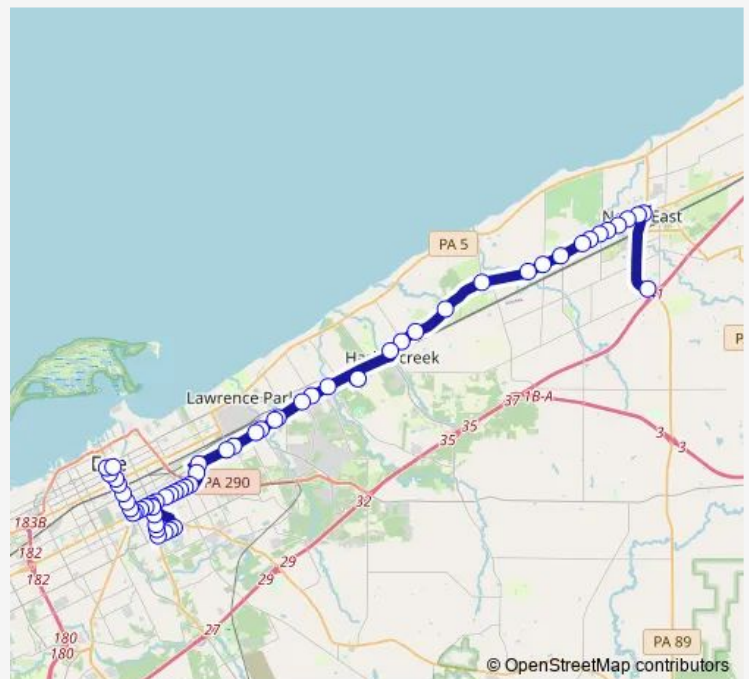

## Bus 16 North East

[Go to website](#)

**Direction**  
 Janet Miller Bldg — 7th & French St (Bus Shelters)  
 58 stops  
[Open route schedule](#)

- Janet Miller Bldg
- S Lake St at E Main St
- W Main St at N Pearl St
- W Main St at N Mill St
- W Main St at Speedway Dr
- W Main Rd at Appletree Ln
- W Main Rd at Cemetery Rd
- W Main Rd at Park Lane Rd
- W Main Rd at Poplar Ln
- W Main Rd opp Williams Rd
- W Main Rd at N Brickyard Rd
- W Main Rd at Catholic Cemetery Rd
- Buffalo Rd at Moorheadville Rd
- Buffalo Rd at Highmeyer Rd
- Buffalo Rd at Janes Ln
- Buffalo Rd at Bartlett Rd
- Buffalo Rd opp Fiddle Inn
- Harborcreek Wal-Mart
- Buffalo Rd at Enormis
- Buffalo Rd at Walbridge Rd
- Buffalo Rd at Saltsman Rd

### Route info

Direction: Janet Miller Bldg  
 Stops: 58  
 Trip Duration: 0 hour 54 min

16 — North East

Buffalo Rd opp Taco Bell

Buffao Rd at Eastway Lanes

Buffalo Rd at Center St

Buffalo Rd at Wesley Ave

Buffalo Rd at Mcclelland Ave

Buffalo Rd at June St

Buffalo Rd at Camphausen Ave le

Broad St at Erie County Farms

E 26th St at Brandes St lb

E 26th at Pennsylvania Ave lb

E 26th St at East Ave

E 26th St at Perry St

E 26th St at Wayne St

## Route info

Direction: 7th &amp; French St (Bus Shelters)

Stops: 77

Trip Duration: 1 hour 9 min

E 26th St at Reed St Ob

E 26th St at Monroe Ave

E 26th St at Wayne St

E 26th St at Perry St