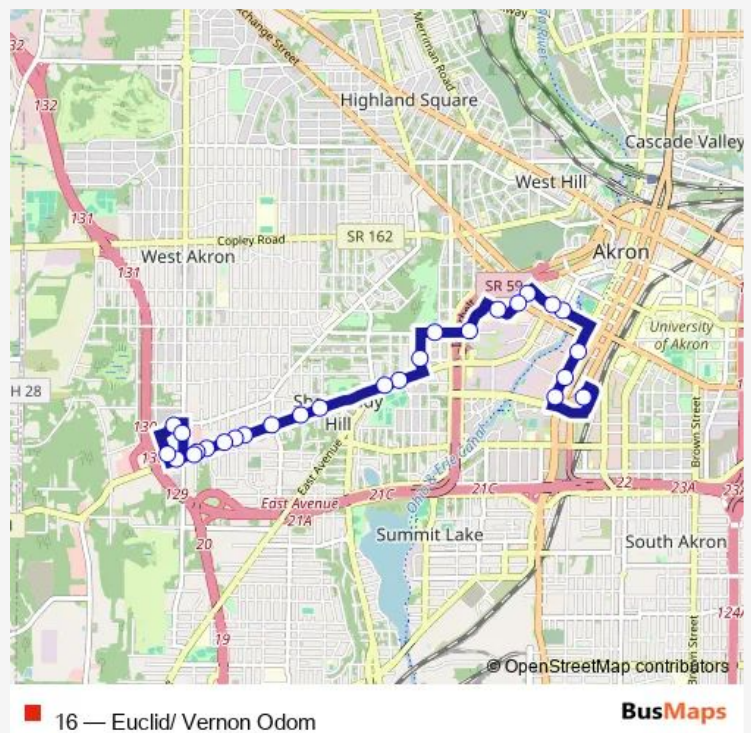

Bus 16 Euclid/ Vernon Odom

[Go to website](#)

Direction
 RKP Transit Center — Vernon Odom Blvd & S. Hawkins Ave
 27 stops
[Open route schedule](#)

- RKP Transit Center
- S. Main St & Bartges St
- S. Main St @ Gojo
- S. Main St & Selle St
- W. Exchange St & W. Bowery St
- W. Exchange St & Locust St
- Akron General Ave & W. Exchange St
- Akron General Ave & W. Cedar St
- Akron General Ave @ Akron General Medica
- Akron General Ave & Huntington Cir
- Euclid Ave & Edgewood Ave
- Raymond & Westerly
- Vernon Odom Blvd @ Vernon Odom Library
- Vernon Odom Blvd & Ruth Ave
- Vernon Odom Blvd & Diana Ave
- Vernon Odom Blvd & Pontiac Ave
- Vernon Odom Blvd & Superior Ave
- Vernon Odom Blvd & White Ave
- Vernon Odom Blvd & Tyler St
- Vernon Odom Blvd @ Stuart Preschool
- Vernon Odom Blvd & Maxen Dr

Route schedule

RKP Transit Center — Vernon Odom Blvd & S. Hawkins Ave

Monday	05:30-23:30
Tuesday	05:30-23:30
Wednesday	05:30-23:30
Thursday	05:30-23:30
Friday	05:30-23:30
Saturday	06:00-22:00
Sunday	09:30-19:30

Route info

Direction: RKP Transit Center
 Stops: 27
 Trip Duration: 0 hour 19 min

Vernon Odom Blvd & Zemil Ave

Vernon Odom Blvd & S. Hawkins Ave

Fredrick & AL-KAF Way

Diagonal & Hawkins

S. Hawkins Ave & Vernon Odom Blvd

Tuesday 05:03-23:19

Wednesday 05:03-23:19

Thursday 05:03-23:19

Friday 05:03-23:19

Saturday 05:35-21:18

Sunday 09:04-18:48

Route info

Direction: Vernon Odom Blvd & S. Hawkins Ave