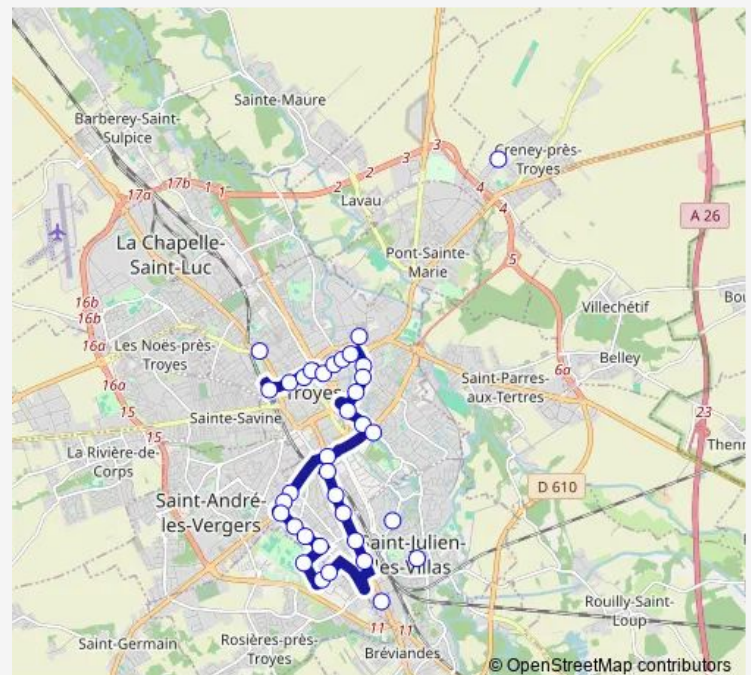

### Direction

Gare — Y Schools

35 stops

[Open route schedule](#)

Gare

Vallee Suisse

Jean Moulin Argence

Theatre DE Champ.

### Route schedule

Gare — Y Schools

Monday

—

Tuesday

—

Wednesday

—

Thursday

—

Friday

—

Saturday

—

Sunday

21:22-22:22

### Route info

Direction: Gare

Stops: 35

Trip Duration: 0 hour 27 min

16 — Train BUS Ligne 16 Dimanche

Lycee Technique

Masson

Technopole