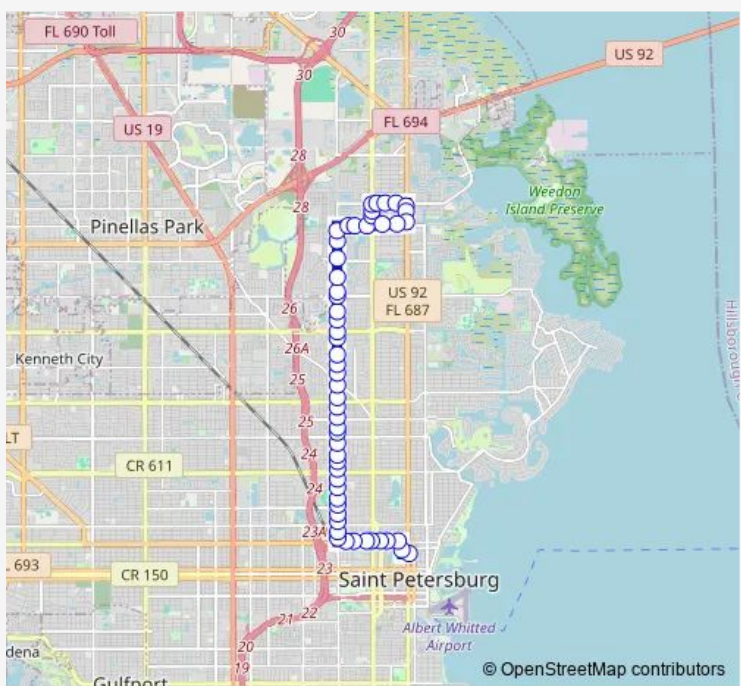

Bus 16 Gateway Mall / 3ave N & 4TH ST N

[Go to website](#)

Direction
 Gateway Mall - Shelter - 1 — 3RD AVE N + 4TH ST N
 47 stops
[Open route schedule](#)

- Gateway Mall - Shelter - 1
- 77th AVE N + 10th ST N
- 77th AVE N + 14th ST N
- 77th AVE N + 16th ST N
- Marg Access RD + 76th AVE N
- Marg Access RD + 74th AVE N
- 16th ST N + 70th AVE N
- Marg Access RD + 68th AVE N
- Marg Access RD + 66th AVE N
- 16th ST N + 62nd AVE N
- 16th ST N + 61st AVE N
- 16th ST N + 58th AVE N
- 16th ST N + 56th AVE N
- 16th ST N + 54th AVE N
- 16th ST N + 52nd AVE N
- 16th ST N + 49th AVE N
- 16th ST N + 46th AVE N
- 16th ST N + 44th AVE N
- 16th ST N + 42nd AVE N
- 16th ST N + 40th AVE N
- 16th ST N + 38th AVE N

Route schedule
 Gateway Mall - Shelter - 1 — 3RD AVE N + 4TH ST N

Monday	07:00-18:50
Tuesday	07:00-18:50
Wednesday	07:00-18:50
Thursday	07:00-18:50
Friday	07:00-18:50
Saturday	06:45-18:40
Sunday	08:55-18:40

Route info
 Direction: Gateway Mall - Shelter - 1
 Stops: 47
 Trip Duration: 0 hour 31 min

16 — Gateway Mall / 3ave N & 4TH ST N **BusMaps**

16th ST N + 36th AVE N

16th ST N + 34th AVE N

16th ST N + 32nd AVE N

16th ST N + 30th AVE N

16th ST N + 27th AVE N

16th ST N + 26th AVE N

16th ST N + 24th AVE N

16th ST N + 22nd AVE N

16th ST N + 20th AVE N

16th ST N + 17th AVE N

16th ST N + 15th AVE N