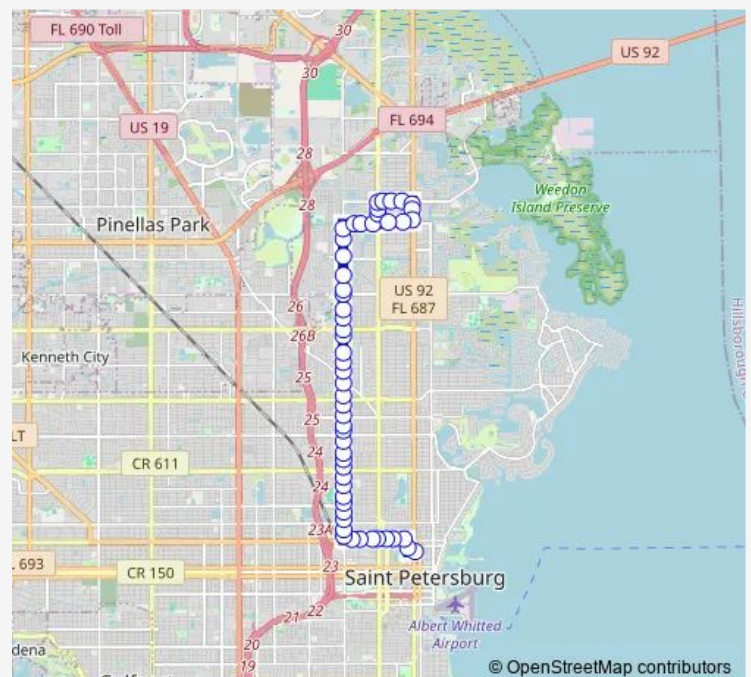

## Bus 16 Gateway Mall / 3ave N & 4TH ST N

[Go to website](#)

16th ST N + 38th AVE N

### Route schedule

Gateway Mall - Shelter - 1 — 3RD AVE N + 4TH ST N

Monday 07:00-18:50

Tuesday 07:00-18:50

Wednesday 07:00-18:50

Thursday 07:00-18:50

Friday 07:00-18:50

Saturday 06:45-18:40

### Route info

Direction: Gateway Mall - Shelter - 1

Stops: 47

Trip Duration: 0 hour 31 min

16 — Gateway Mall / 3ave N & 4TH ST N

16th ST N + 36th AVE N

16th ST N + 34th AVE N

16th ST N + 32nd AVE N