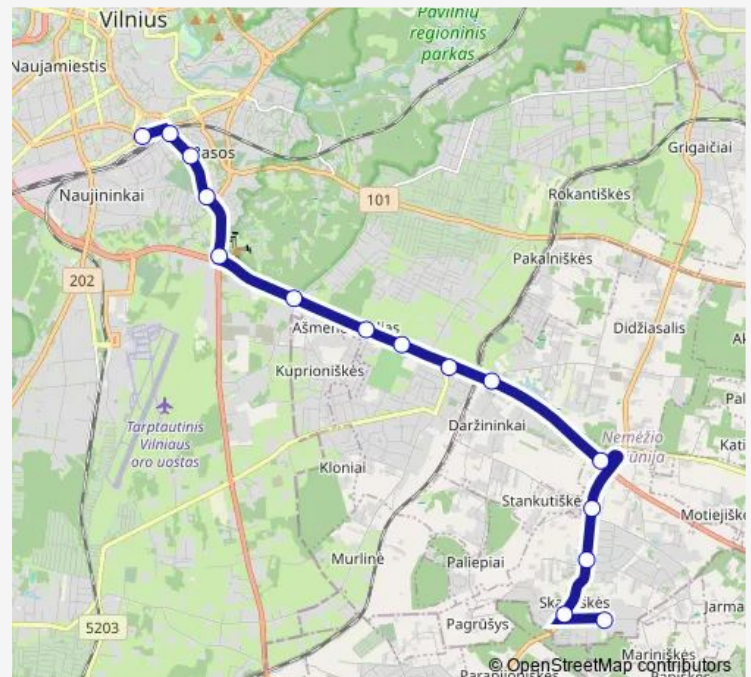

Thursday 05:29-23:26

Friday 05:29-23:26

Saturday 06:10-22:37

Sunday 06:44-22:37

Route info

Direction: Skaistės st.

Stops: 15

Trip Duration: 0 hour 28 min

Direction

undefined — undefined

0 stops

[Open route schedule](#)

Route schedule

undefined — undefined

Monday	04:57-05:10
Tuesday	04:57-05:10
Wednesday	04:57-05:10
Thursday	04:57-05:10
Friday	04:57-05:10
Saturday	05:12-05:48
Sunday	05:48-06:23