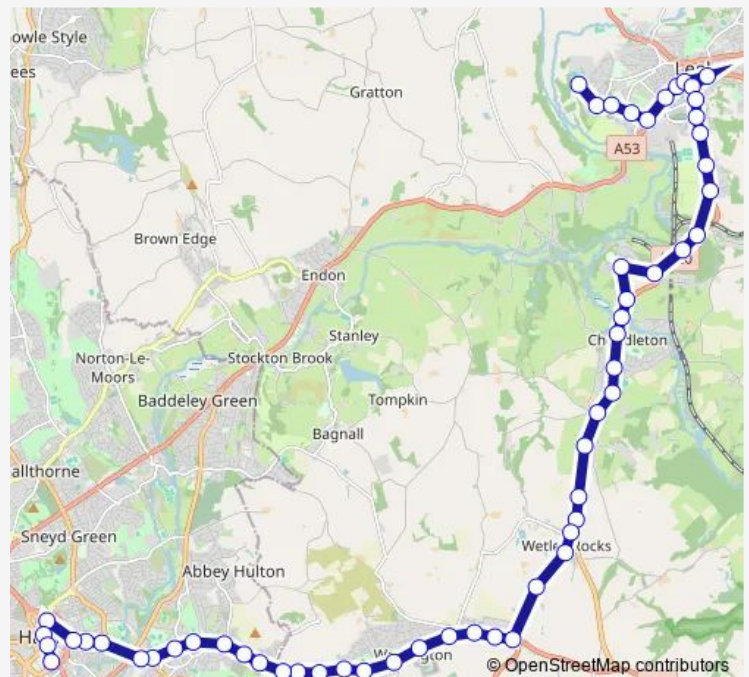

Washerwall Lane

Johnstone Avenue

Rownall Road

Route schedule

Bus Station — Westwood College

Monday 06:15-19:30

Tuesday 06:15-19:30

Wednesday 06:15-19:30

Thursday 06:15-19:30

Friday 06:15-19:30

Saturday 07:25-19:30

Sunday —

Route info

Direction: Bus Station

Stops: 57

Trip Duration: 0 hour 59 min

16 — Hanley - Werrington - Cheddleton - Leek

Southlowe Road

Moorside High School

No. 15

Heath Avenue

Darleyshire Farm

Chapel Close

Mill Lane

West Drive

Leek Road

Travellers Rest PH

Leekbrook Way

Birchall Lane

Sandybrook Lane

Britannia House

Ashenhurst Way