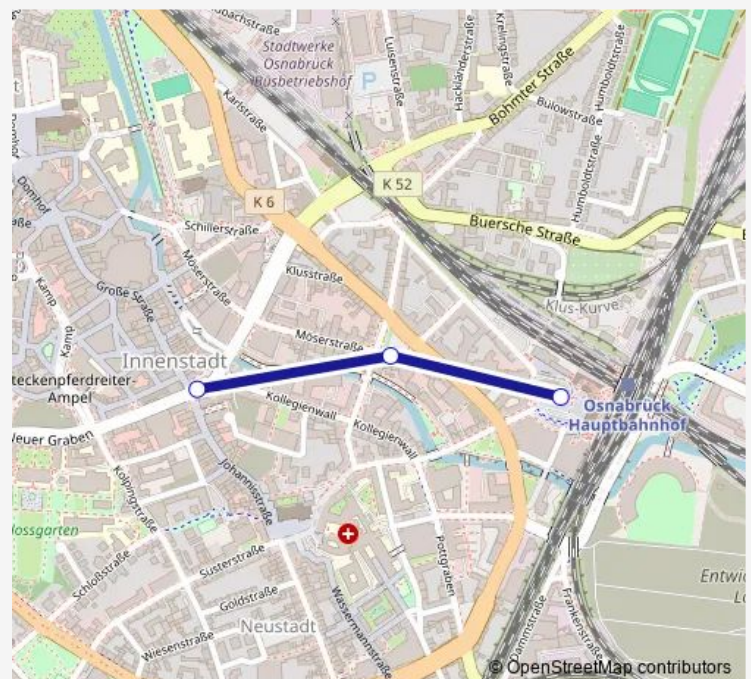

Direction

Osnabrück Hauptbahnhof/Zob — Osnabrück Neumarkt

3 stops

[Open route schedule](#)

Osnabrück Hauptbahnhof/Zob

Osnabrück Stresemannplatz

Osnabrück Neumarkt

Route schedule

Osnabrück Hauptbahnhof/Zob — Osnabrück Neumarkt

Monday 05:37-23:52

Tuesday 05:22-23:52

Wednesday 05:37-23:52

Thursday 05:37-23:52

Friday 05:37-23:52

Saturday 05:22-23:52

Sunday 07:22-23:52

Route info

Direction: Osnabrück Hauptbahnhof/Zob

Stops: 3

Trip Duration: 0 hour 5 min

Direction

Osnabrück Neumarkt — Osnabrück Hauptbahnhof/Zob

3 stops

[Open route schedule](#)

Osnabrück Neumarkt

Osnabrück Stresemannplatz

Osnabrück Hauptbahnhof/Zob

Route schedule

Osnabrück Neumarkt — Osnabrück Hauptbahnhof/Zob

Monday	05:30-24:00
Tuesday	05:30-24:00
Wednesday	05:30-24:00
Thursday	05:30-24:00
Friday	05:30-24:00
Saturday	05:45-24:00
Sunday	06:30-24:00