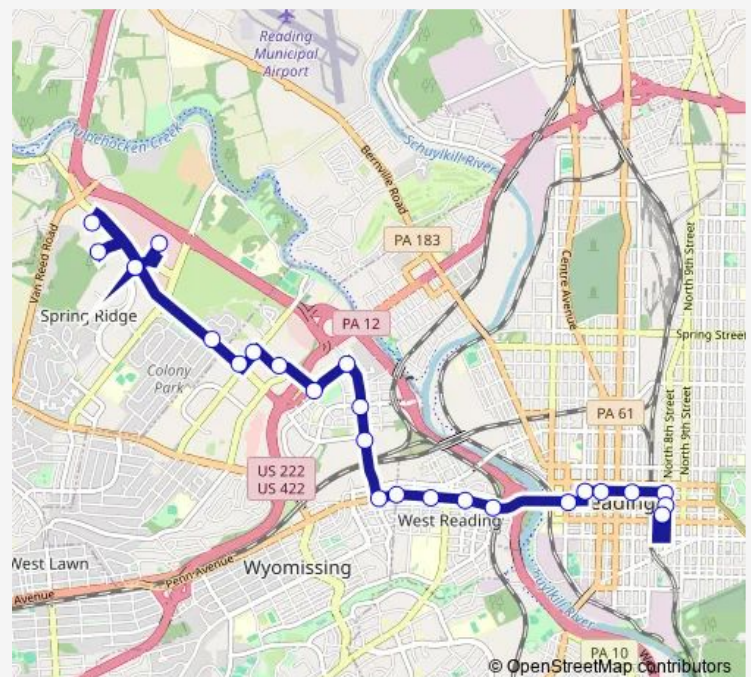

Spring St. & Park Rd. Nearside Wb

Park Rd. & N. Wyomissng Blvd. Farside Eb

Park & Van Reed Rd. Nearside Nb

Penn Ave & Park Rd Far Side East Bound

Penn Ave. & 8th Ave. Farside Eb

Penn Ave. & 6th Ave. Farside Eb

Penn Ave. & 4th Ave. Farside Eb

Penn Ave. & 2nd Ave. Nearside Eb

Penn St. & 2nd St. Farside Eb

3rd & Court St. - Far Side - Eastb

4th & Court St. - Far Side - Eastb

6th & Court St. - Near Side - Eastb

### Route schedule

Target At Brdcasting Square Mall — Barta Transportation Center

Monday 06:15-22:45

Tuesday 06:15-22:45

Wednesday 06:15-22:45

Thursday 06:15-22:45

Friday 06:15-22:45

Saturday 06:15-22:45

### Route info

Direction: Target At Brdcasting Square Mall

Stops: 24

Trip Duration: 0 hour 45 min

16 — Broadcasting Square

8th & Court St. - Near Side - Eastb

8th St. & Penn St. Farside Sb

Barta Transportation Center