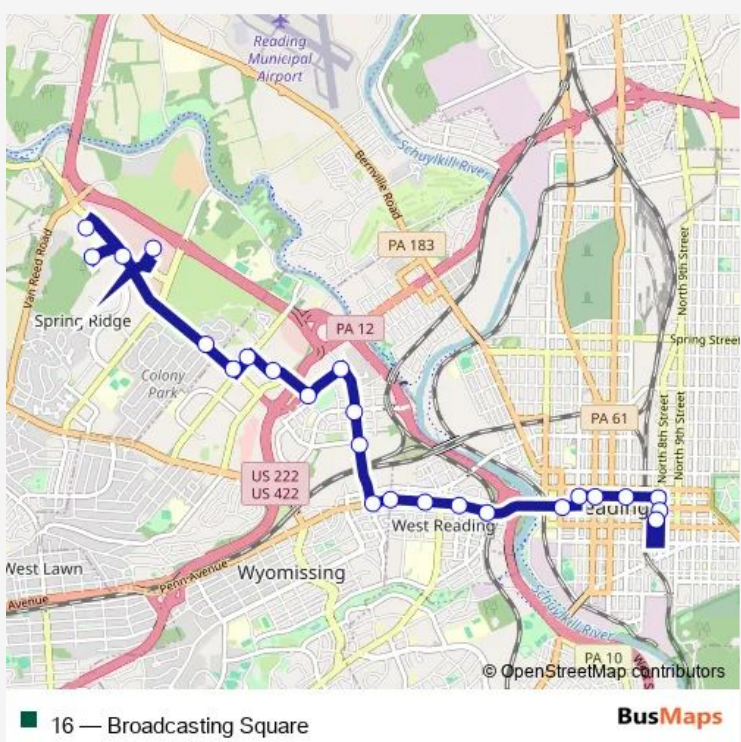

Bus 16 Broadcasting Square

[Go to website](#)

Direction
 Barta Transportation Center — Target At Brdcasting Square Mall
 19 stops
[Open route schedule](#)

- Barta Transportation Center
- 6th St. & Cherry St. Mid Block Wb
- 5th St. & Penn St. Farside Wb
- Penn St. & 4th St. Farside Wb
- 3rd St. & Penn St. Farside Wb
- 2nd St. & Penn St. Nearside Wb
- 3rd Ave. & Penn Ave. Mid-Block Wb
- 5th Ave. & Penn Ave. Farside Wb
- 6th Ave. & Penn Ave. Mid-Block Wb
- 8th Ave. & Penn Ave. Farside Wb
- Park Rd & Van Reed Rd Farside Wb
- Park Rd. & N. Wyom Blvd. Farside Nb
- Park Rd. & Spring St. Farside Wb
- Crossing Drive At Home Depot Nearside Wb
- Berkshire Blvd. & Crossng Dr. Farside Wb
- Papermill Rd & Brkshire Blvd. Farside Wb
- Brdcastng Rd. At Mall Entrance Farsidenb
- Penn State Berks Campus-Franco Bldg
- Target At Brdcasting Square Mall

Route schedule
 Barta Transportation Center — Target At Brdcasting Square Mall

Monday	05:45-22:15
Tuesday	05:45-22:15
Wednesday	05:45-22:15
Thursday	05:45-22:15
Friday	05:45-22:15
Saturday	05:45-22:15
Sunday	11:00-18:00

Route info
 Direction: Barta Transportation Center
 Stops: 19
 Trip Duration: 0 hour 30 min

Direction

Target At Brdcasting Square Mall — Barta Transportation Center

24 stops

[Open route schedule](#)

Target At Brdcasting Square Mall

Direction: Target At Brdcasting Square Mall

Stops: 24

Trip Duration: 0 hour 45 min

Direction

undefined — undefined

0 stops

[Open route schedule](#)**Route schedule**

undefined — undefined