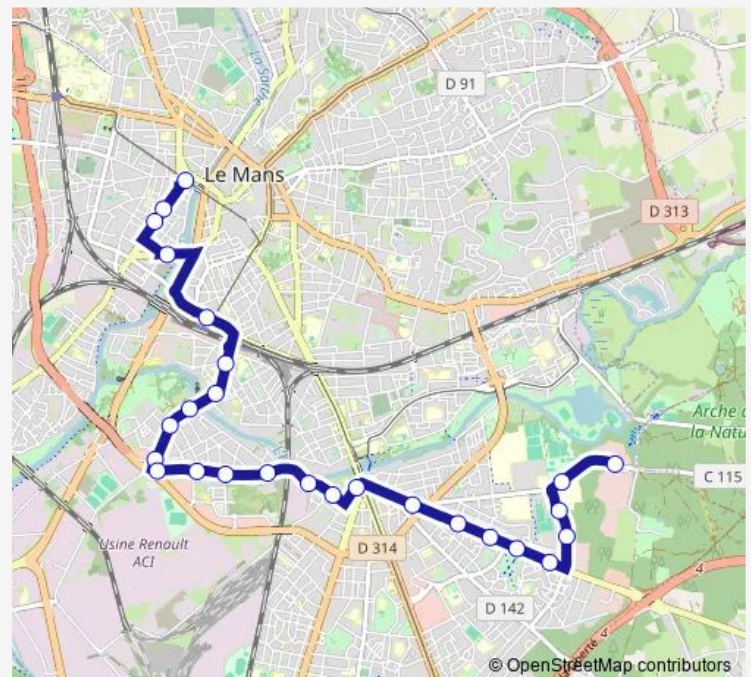

### Route schedule

Lafayette — Californie

Monday 06:30-20:00

Tuesday 06:30-20:00

Wednesday 06:30-20:00

Thursday 06:30-20:00

Friday 06:30-20:00

Saturday —

### Route info

Direction: Lafayette

Stops: 24

Trip Duration: 0 hour 41 min

16 — Lafayette - Californie

Lycée Sud

Cfa

Californie