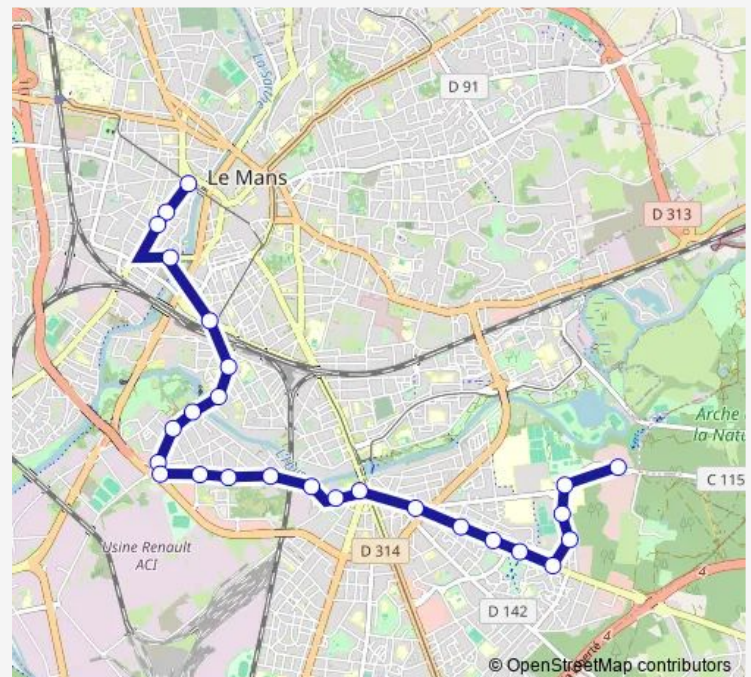

### Route schedule

Lafayette — Californie

Monday 06:30-20:00

Tuesday 06:30-20:00

Wednesday 06:30-20:00

Thursday 06:30-20:00

Friday 06:30-20:00

Saturday —

### Route info

Direction: Lafayette

Stops: 24

Trip Duration: 0 hour 29 min

16 — Lafayette - Californie

BusMaps

Lycée Sud

Cfa