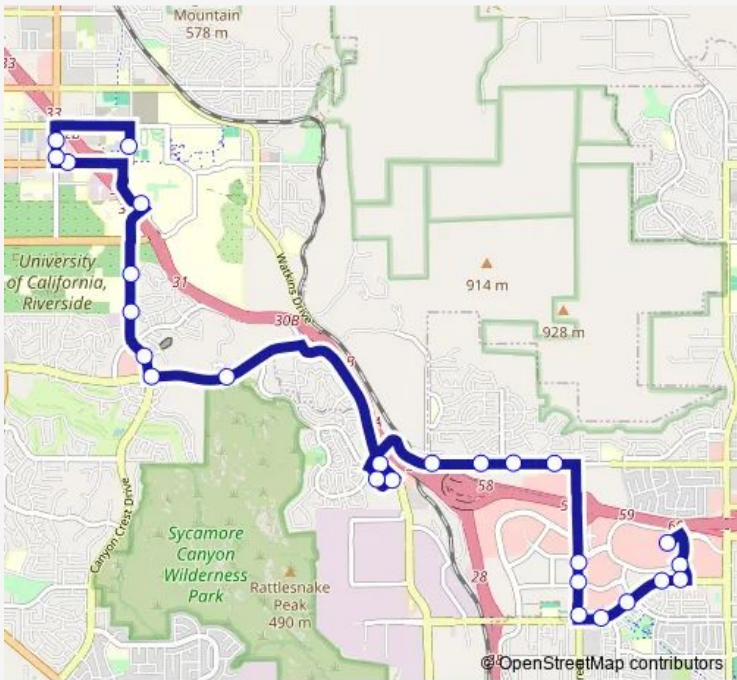

Bus 16 UCR-Moreno Valley

[Go to website](#)

Direction
 UCR at Bannockburn Village — Moreno Valley Mall
 23 stops
[Open route schedule](#)

- UCR at Bannockburn Village
- Campus + University
- West Campus Dr at Lot #4
- Canyon Crest + Martin Luther King
- Canyon Crest + Monte Vista
- Canyon Crest + Via Pueblo
- Central + Canyon Crest
- Central + Canyon Creek
- Sycamore Cyn. + Fair Isle
- Lochmoor + Sycamore Canyon
- Lochmoor + Fair Isle
- Box Springs + Morton
- Box Springs + Douglass
- Box Springs + Clark
- Box Springs + Pinecone Ln
- Day + Canyon Springs Parkway
- Day + Campus Parkway
- Day + Gateway Dr
- Eucalyptus + Day
- Eucalyptus + Arbor Park Ln
- Towngate + Southgate

Route schedule
 UCR at Bannockburn Village — Moreno Valley Mall

Monday	05:40-22:15
Tuesday	05:40-22:15
Wednesday	05:40-22:15
Thursday	05:40-22:15
Friday	05:40-22:15
Saturday	07:30-22:13
Sunday	07:30-22:13

Route info
 Direction: UCR at Bannockburn Village
 Stops: 23
 Trip Duration: 0 hour 30 min

16 — UCR-Moreno Valley **BusMaps**

Heritage + Towngate

Moreno Valley Mall

Direction

Moreno Valley Mall — UCR at Bannockburn Village

Thursday 04:55-22:15

Friday 04:55-22:15

Saturday 07:11-21:19

Sunday 07:11-21:19

Route info

Direction: Moreno Valley Mall

Stops: 26

Trip Duration: 0 hour 42 min