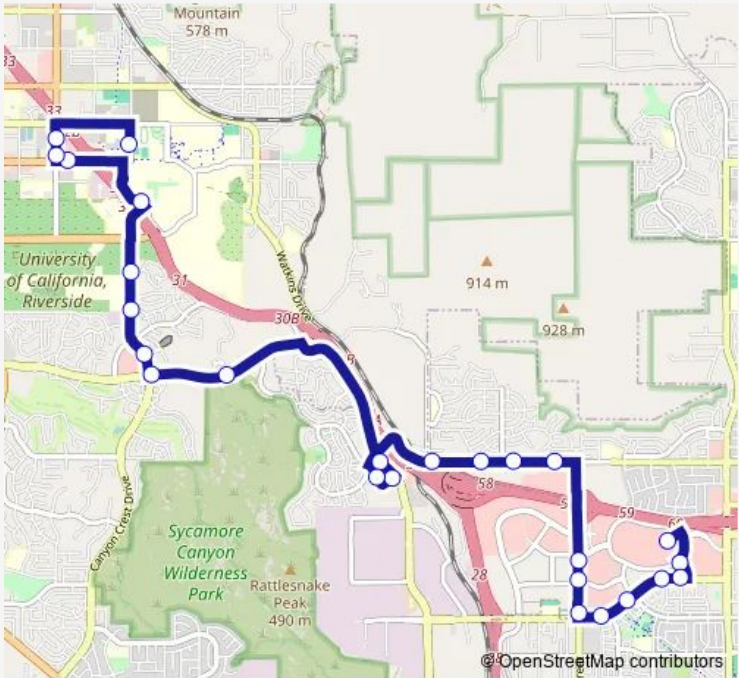

Bus 16 UCR-Moreno Valley

[Go to website](#)

Direction
 UCR at Bannockburn Village — Moreno Valley Mall
 23 stops
[Open route schedule](#)

- UCR at Bannockburn Village
- Campus + University
- West Campus Dr at Lot #4
- Canyon Crest + Martin Luther King
- Canyon Crest + Monte Vista
- Canyon Crest + Via Pueblo
- Central + Canyon Crest
- Central + Canyon Creek
- Sycamore Cyn. + Fair Isle
- Lochmoor + Sycamore Canyon
- Lochmoor + Fair Isle
- Box Springs + Morton
- Box Springs + Douglass
- Box Springs + Clark
- Box Springs + Pinecone Ln
- Day + Canyon Springs Parkway
- Day + Campus Parkway
- Day + Gateway Dr
- Eucalyptus + Day
- Eucalyptus + Arbor Park Ln
- Towngate + Southgate

Route schedule
 UCR at Bannockburn Village — Moreno Valley Mall

Monday	05:40-22:15
Tuesday	05:40-22:15
Wednesday	05:40-22:15
Thursday	05:40-22:15
Friday	05:40-22:15
Saturday	07:30-22:13
Sunday	07:30-22:13

Route info
 Direction: UCR at Bannockburn Village
 Stops: 23
 Trip Duration: 0 hour 29 min

Heritage + Towngate

Moreno Valley Mall

Direction

Moreno Valley Mall — UCR at Bannockburn Village

26 stops

[Open route schedule](#)

Iowa + Linden (University Village Tower)

Route schedule

Moreno Valley Mall — UCR at Bannockburn Village

Monday 04:55-22:15

Tuesday 04:55-22:15

Wednesday 04:55-22:15

Thursday 04:55-22:15

Friday 04:55-22:15