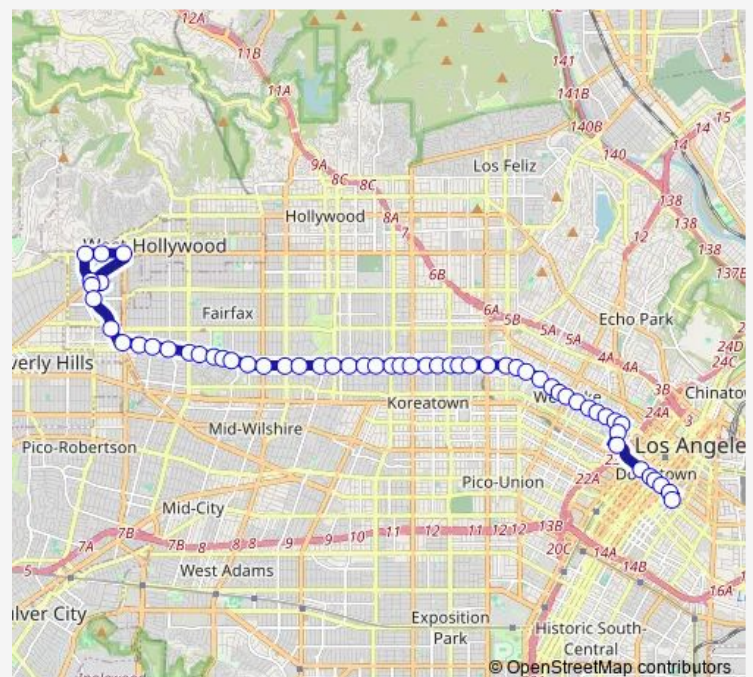

3rd / La Brea

3rd / Highland

3rd / Las Palmas

Route schedule

Division 7 Layover — Maple Lot

Monday	03:19-02:19 ⁺¹
Tuesday	03:19-02:19 ⁺¹
Wednesday	03:19-02:19 ⁺¹
Thursday	03:19-02:19 ⁺¹
Friday	03:19-02:19 ⁺¹
Saturday	03:19-02:19 ⁺¹
Sunday	03:19-02:19 ⁺¹

Route info

Direction: Division 7 Layover

Stops: 56

Trip Duration: 1 hour 6 min

16 — Metro Local Line

3rd / Rimpau

3rd / Rossmore

3rd / Larchmont

3rd / Lorraine

3rd / Norton

3rd / Wilton

3rd / Saint Andrews

3rd / Western

3rd / Hobart

3rd / Kingsley

3rd / Normandie

Route info

Direction: Maple Lot

Stops: 53

Trip Duration: 1 hour 5 min

3rd / Normandie

3rd / Kingsley

3rd / Hobart

3rd / Western