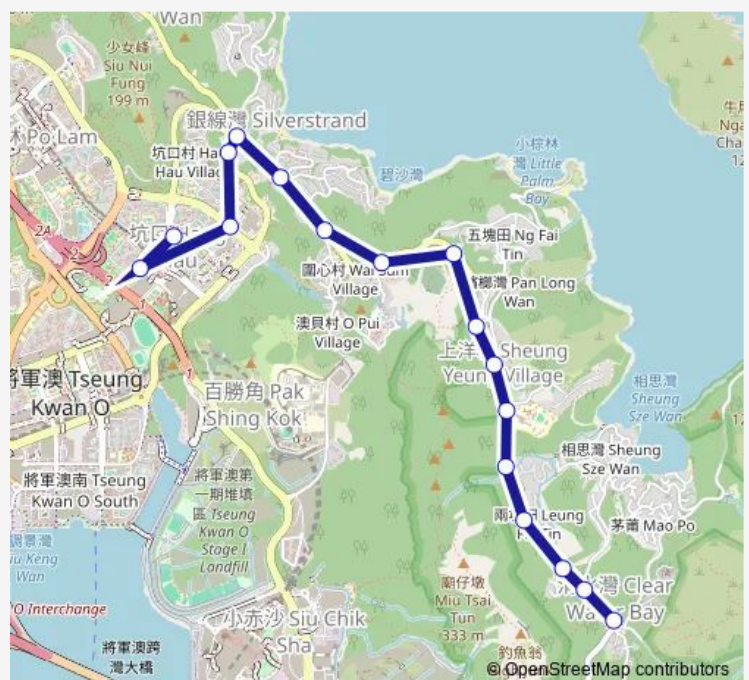

CLEAR WATER BAY ROAD, NEAR LEUNG FAI TIN

CLEAR WATER BAY ROAD, NEAR HA YEUNG SAN TSUEN

CLEAR WATER BAY ROAD, NEAR SHEUNG SZE WAN

CLEAR WATER BAY ROAD, NEAR TAI AU MUN

Route schedule

Chung WA Road, Opposite Block 6, East Point City — CLEAR WATER BAY ROAD, NEAR TAI AU MUN

Monday	09:50
Tuesday	09:50
Wednesday	09:50
Thursday	09:50
Friday	09:50
Saturday	—
Sunday	—

Route info

Direction: Chung WA Road, Opposite Block 6, East Point City

Stops: 17

Trip Duration: 0 hour 14 min

16 — Hang HAU(Chung WA Road) - TAI AU MUN (Special Departure)

Direction

CLEAR WATER BAY ROAD, NEAR TAI AU MUN —
Chung WA Road, Opposite Block 6, East Point City

14 stops

[Open route schedule](#)

CLEAR WATER BAY ROAD, NEAR TAI AU MUN

CLEAR WATER BAY ROAD, NEAR SHEUNG SZE WAN
ROAD

Tuesday 10:09

Wednesday 10:09

Thursday 10:09

Friday 10:09

Saturday —

Sunday —

Route info

Direction: CLEAR WATER BAY ROAD, NEAR TAI AU
MUN