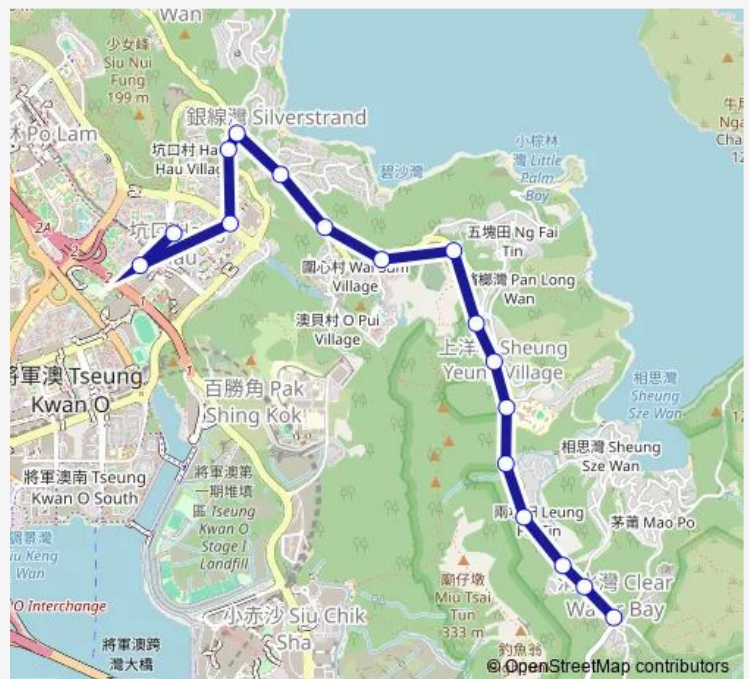

Clear Water BAY Road, Near Leung FAI Tin

Clear Water BAY Road, Near HA Yeung SAN Tsuen

Clear Water BAY Road, Near Sheung SZE Wan

Clear Water BAY Road, Near TAI AU Mun

Route schedule

Chung WA Road, Opposite Block 6, East Point City —
Clear Water BAY Road, Near TAI AU Mun

Monday	09:50
Tuesday	09:50
Wednesday	09:50
Thursday	09:50
Friday	09:50
Saturday	—
Sunday	—

Route info

Direction: Chung WA Road, Opposite Block 6, East Point City

Stops: 17

Trip Duration: 0 hour 14 min

16 — Hang HAU(Chung WA Road) - TAI AU MUN (Special Departure)

Direction

Clear Water BAY Road, Near TAI AU Mun — Chung WA Road, Opposite Block 6, East Point City

14 stops

[Open route schedule](#)

Clear Water BAY Road, Near TAI AU Mun

Clear Water BAY Road, Near Sheung SZE WAN Road

Tuesday 10:09

Wednesday 10:09

Thursday 10:09

Friday 10:09

Saturday —

Sunday —

Route info

Direction: Clear Water BAY Road, Near TAI AU Mun