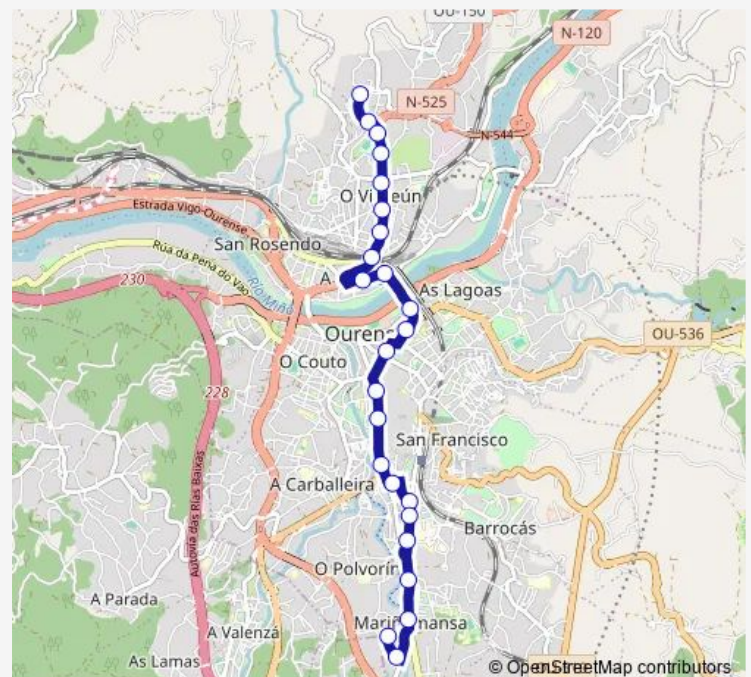

Juan Xxiii

Parque SAN Lazaro

Curros Enriquez

Vicente Risco

Parque DA Ponte

Praza DA Marina

Avda. DE Santiago Nº 40

Avda. DE Santiago Nº 90

Thursday 07:35-22:15

Friday 07:35-22:15

Saturday —

Sunday —

Route info

Direction: Pazo Deportes

Stops: 23

Trip Duration: 0 hour 35 min

16 — Pazo-A Farixa-Vinteun

Entrada Valdorregueiro

Valdorregueiro

Direction

Pazo Deportes — Valdorregueiro

24 stops

[Open route schedule](#)

Pazo Deportes

Sunday —

Route info

Direction: Valdorregueiro

Stops: 24

Trip Duration: 0 hour 35 min

16 Bus time schedules and route maps are available in an offline PDF at busmaps.com. Use the busmaps.com website to see live bus times, train schedule or subway schedule, and step-by-step directions for all public transit in Ourense