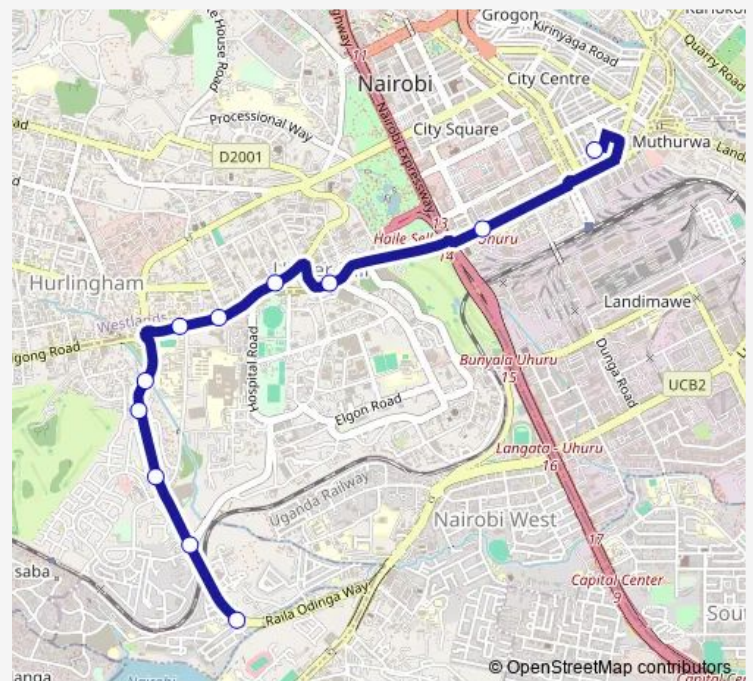

Bus 16 Bus Station-Nyayo Stadium-T Mall-Highrise

[Go to website](#)

Direction

Bus Station — Highrise

7 stops

[Open route schedule](#)

Bus Station

Nyayo Stadium

Madaraka Flyover

Shell/T-Mall

Bluesky Estate/T-Mall

Airportview Estate

Highrise

Route schedule

Bus Station — Highrise

| | |
|-----------|-------|
| Monday | 06:00 |
| Tuesday | 06:00 |
| Wednesday | 06:00 |
| Thursday | 06:00 |
| Friday | 06:00 |
| Saturday | 06:00 |
| Sunday | 06:00 |

Route info

Direction: Bus Station

Stops: 7

Trip Duration: 0 hour 11 min

16 — Bus Station-Nyayo Stadium-T Mall-Highrise

Direction

Highrise — Bus Station

11 stops

[Open route schedule](#)

Highrise

Memorial Hospital

Kenyatta Market Flyover

Mosque

Mbagathi Flats

Kenyatta National Hospital

Nairobi Area Traffic Police Headquarters