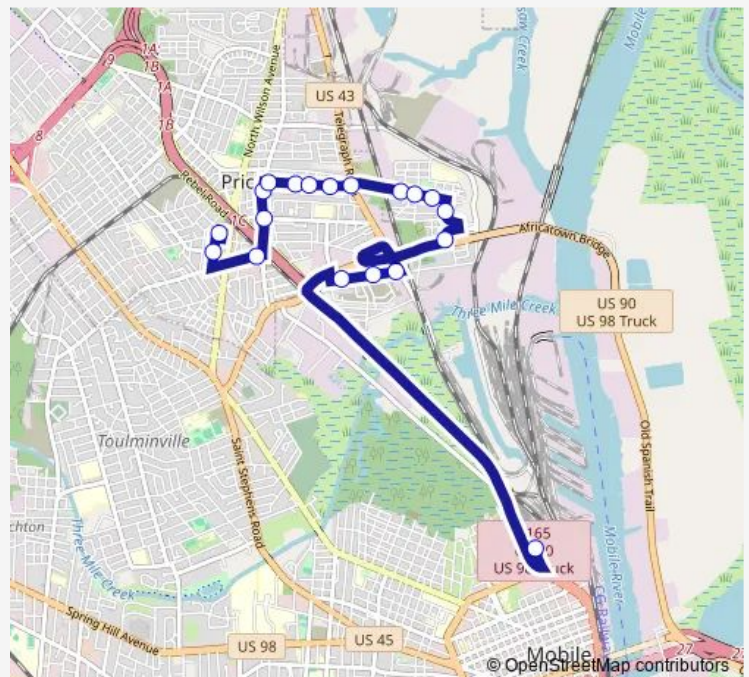

MLK JR Dr NB at Montgomery St

Birmingham EB Off MLK JR Dr

Birmingham St @ Dakota St

Birmingham EB at from Utah

Birmingham EB at Harriet Ave

Edwards EB at Telegraph Rd

Edwards EB at Cross St

Edwards EB at Green St

Edwards EB at Wimbush

Shelby WB at Center St

Tin Top SB at Bay Bridge Rd

Chin WB O Telegraph Rd

Chin St WB near Borer St

Chin St WB Near Butts St

Gmando

Route schedule

Prichard Hub — Gmando

Monday	05:30-17:30
Tuesday	05:30-17:30
Wednesday	05:30-17:30
Thursday	05:30-17:30
Friday	05:30-17:30
Saturday	06:30-17:30
Sunday	—

Route info

Direction: Prichard Hub

Stops: 19

Trip Duration: 0 hour 25 min

Direction

Gmando — Prichard Hub

22 stops

[Open route schedule](#)

Gmando

Chin St EB Off Butts St

Chin Et EB past Borer St

Chin EB N Telegraph Rd