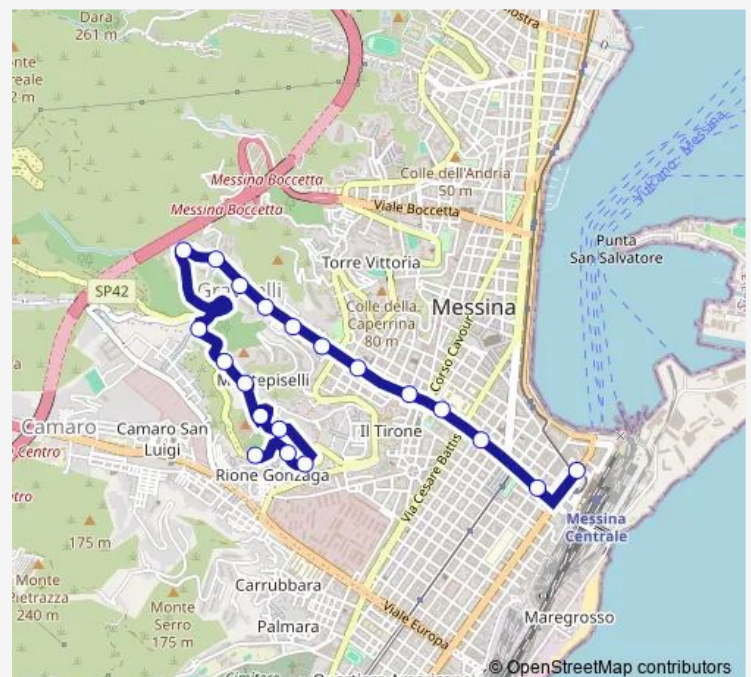

### Route schedule

Sp. 42, p.zza Gonzaga — P.zza della Repubblica

Monday 06:30-19:30

Tuesday 06:30-19:30

Wednesday 06:30-19:30

Thursday 06:30-19:30

Friday 06:30-19:30

Saturday 06:30-19:30

### Route info

Direction: Sp. 42, p.zza Gonzaga

Stops: 20

Trip Duration: 0 hour 20 min

16 — Montepiselli

BusMaps