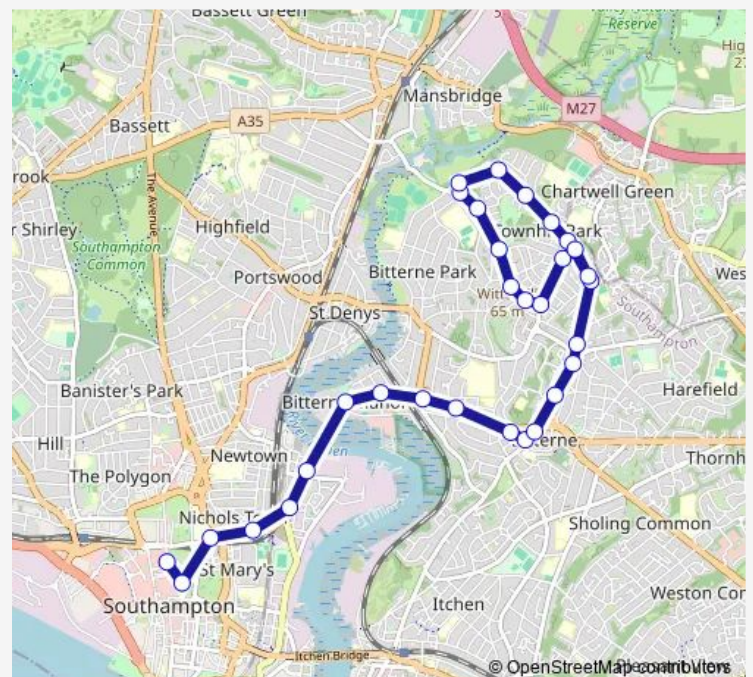

### Route schedule

Townhill Way — Above Bar

Monday 05:07-22:43

Tuesday 05:07-22:43

Wednesday 05:07-22:43

Thursday 05:07-22:43

Friday 05:07-22:43

Saturday 05:07-22:43

### Route info

Direction: Townhill Way

Stops: 30

Trip Duration: 0 hour 37 min

Bullar Road

Rampart Road

Quayside Road

Princes Street

Britannia Road

Brintons Road

Solent University

Park Walk

Above Bar