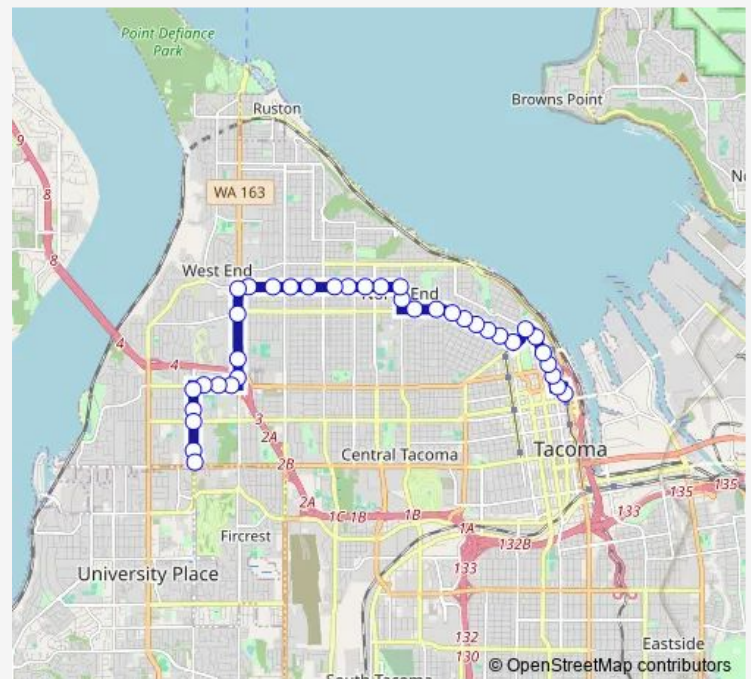

26th St N & Tyler St

### Route schedule

Commerce St Station - Zone F — TCC TC - Zone J

Monday 05:15-20:15

Tuesday 05:15-20:15

Wednesday 05:15-20:15

Thursday 05:15-20:15

Friday 05:15-20:15

Saturday 08:20-18:50

### Route info

Direction: Commerce St Station - Zone F

Stops: 37

Trip Duration: 0 hour 30 min

16 — North End

N 26th St & Cheyenne

N 26th St & Huson St

N 26th St & Baltimore St