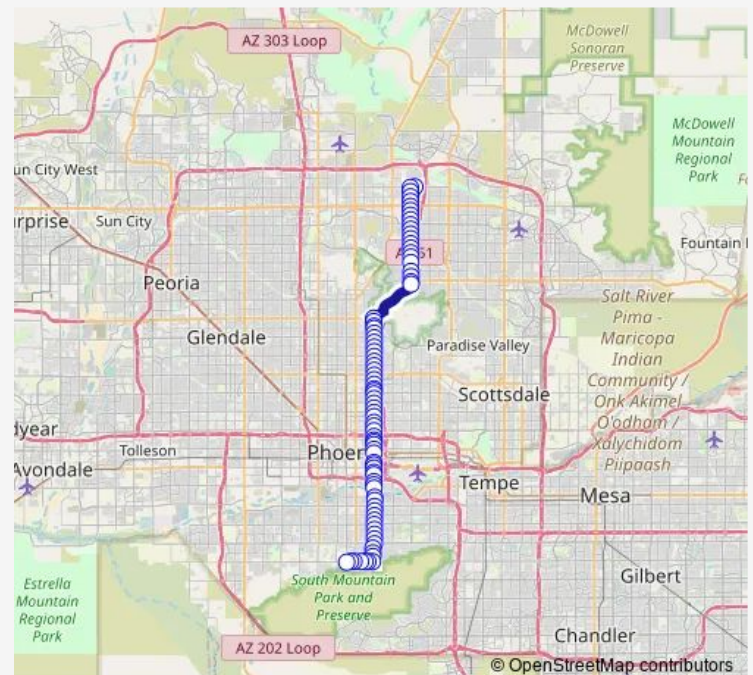

16th St & Riverview Dr

### Route schedule

Dobbins Rd & Central Av — Paradise Valley Cc

Monday 03:56-23:04

Tuesday 03:56-23:04

Wednesday 03:56-23:04

Thursday 03:56-23:04

Friday 03:56-23:04

Saturday 05:04-23:08

### Route info

Direction: Dobbins Rd & Central Av

Stops: 82

Trip Duration: 1 hour 19 min

16 — 16th St

16th St & University Dr

16th St & Watkins St

16th St & Mohave St