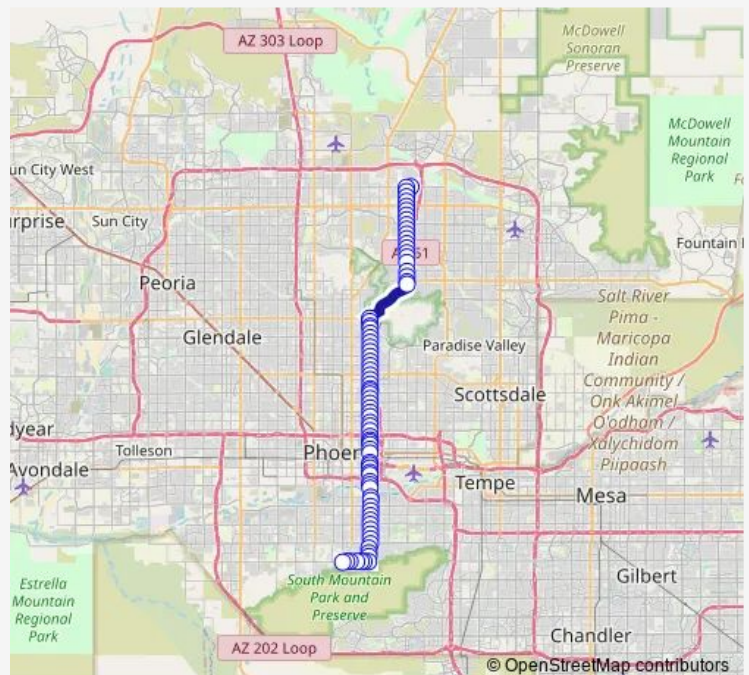

16th St & Riverview Dr

### Route schedule

Dobbins Rd & Central Av — Paradise Valley Cc

Monday 03:56-23:04

Tuesday 03:56-23:04

Wednesday 03:56-23:08

Thursday 03:56-23:04

Friday 03:56-23:04

Saturday 05:04-23:08

### Route info

Direction: Dobbins Rd & Central Av

Stops: 82

Trip Duration: 1 hour 21 min

16 — 16th St

16th St & University Dr

16th St & Watkins St

16th St & Mohave St

16th St & Willetta St

16th St & Mcdowell Rd

16th St & Palm Ln

16th St & Oak St

16th St & Cambridge Av

16th St & Thomas Rd

16th St & Earll Dr

16th St & Osborn Rd