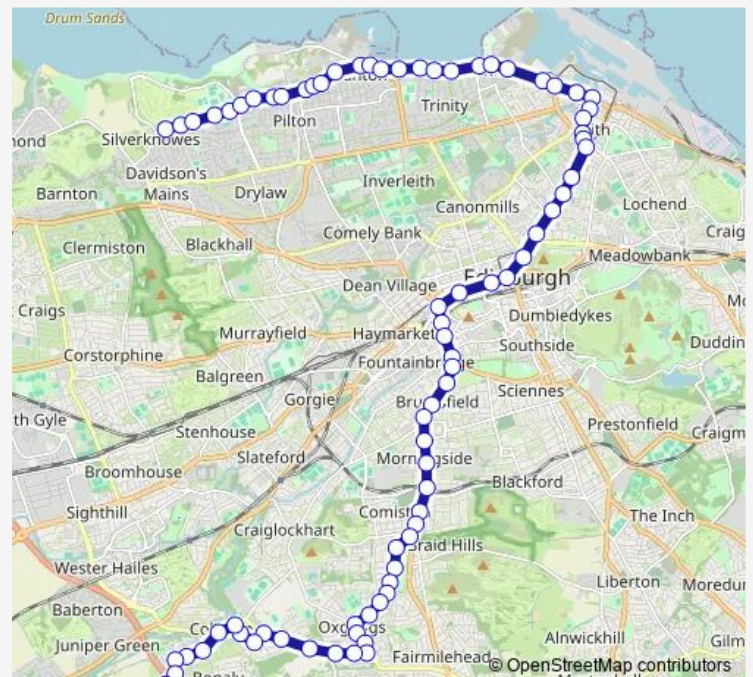

Pier Place

### Route schedule

Silverknowes Terminus — Elm Row

Monday 23:58

Tuesday 23:58

Wednesday 23:58

Thursday 23:58

Friday 23:58

Saturday 23:58

### Route info

Direction: Silverknowes Terminus

Stops: 36

Trip Duration: 0 hour 28 min

Fishmarket Square

Annfield

North Leith Sands

Commercial Street

## Route info

Direction: Silverknowes Terminus

Stops: 78

Trip Duration: 1 hour 28 min

Victoria Quay

Sandport Street

The Shore

Parliament Street