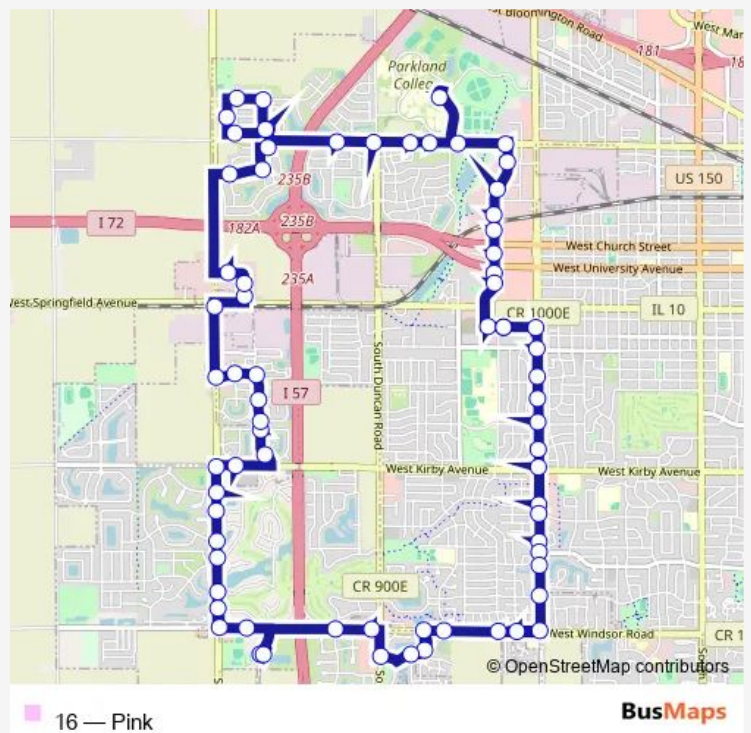

Bus 16 Pink

[Go to website](#)

Direction
 Round Barn Road (North Side) — Round Barn Road (North Side)

70 stops

[Open route schedule](#)

- Round Barn Road (North Side)
- Round Barn & Country Fair Dr. (Ne)
- Springfield & Country Fair Dr. (Se)
- Country Fair Dr at CPA (East Side)
- Social Security (East Side)
- Country Fair Dr. & Park (SE Corner)
- Country Fair Dr. at R.P. Lumber (East)
- Country Fair Dr. at Pavlov Media (East)
- Country Fair Dr. & Cone (SE Corner)
- Country Fair Dr. & Camp (SE Corner)
- Bradley & Country Fair Dr. (NW Far Side)
- Bradley & Clayton (NE Corner)
- Parkland College (Main Stop)
- Bradley & Clayton (NW Corner)
- Bradley at Wlrw (North Side)
- Bradley (North Side)
- Bradley & Duncan (NE Corner)
- Alpine & Bradley (NE Corner)
- Bluegrass & Boca Vista (SE Corner)
- Bluegrass & Boulder Ridge (SE Corner)
- Boulder Ridge & Peppermill (North Side)

Route schedule

Round Barn Road (North Side) — Round Barn Road (North Side)

Monday	06:35-18:01
Tuesday	06:35-18:01
Wednesday	06:35-18:01
Thursday	06:35-18:01
Friday	06:35-18:01
Saturday	—
Sunday	—

Route info

Direction: Round Barn Road (North Side)

Stops: 70

Trip Duration: 0 hour 45 min

Farley & West Ridge (NW Corner)

Peppermill & Pebblebrook (South Side)

Pebblebrook & Bluegrass (SW Corner)

Bluegrass & Summersage (NW Corner)

84 stops

[Open route schedule](#)

Round Barn Road (North Side)

Round Barn & Country Fair Dr. (Ne)

Springfield & Country Fair Dr. (Se)

Country Fair Dr at CPA (East Side)

Social Security (East Side)

Country Fair Dr. & Park (SE Corner)